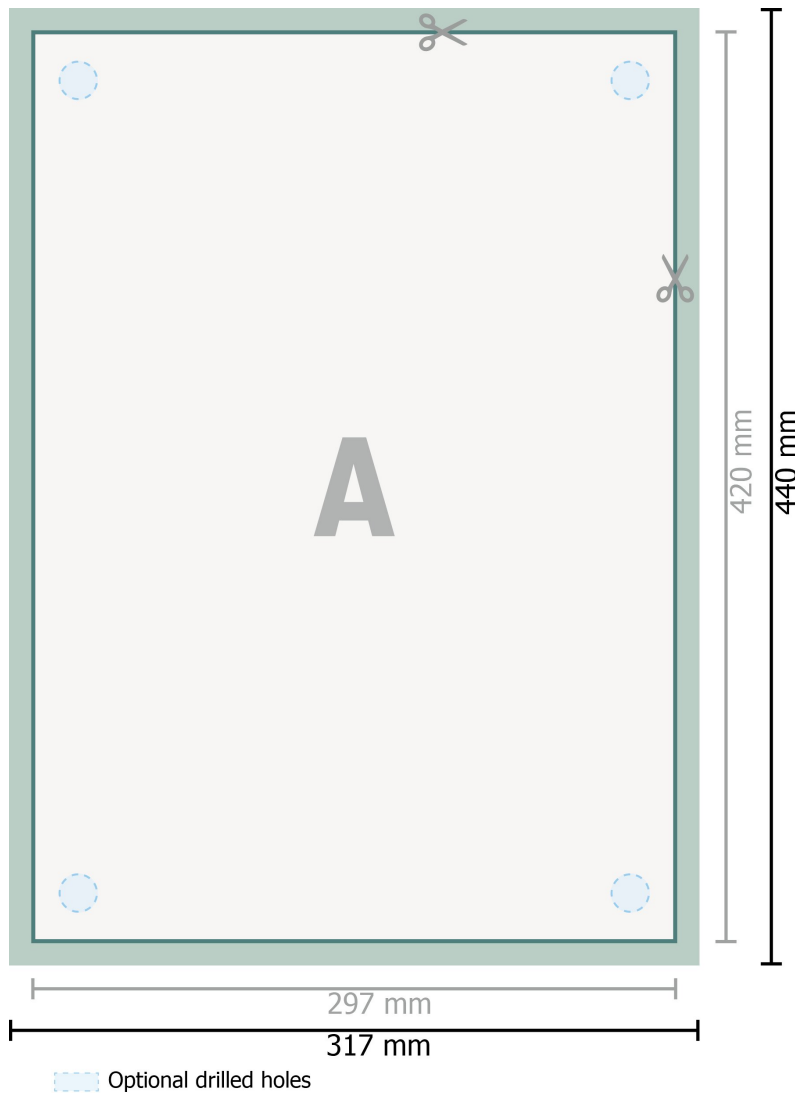

Aluminium composite boards, A3

**Dataformat (incl. 10 mm bleed):**

31,7 x 44 cm

Trimmed size:

29,7 x 42 cm

bleed:

10 mm

Safety margin:

4 mm

Maintaining space between the text/information and the edge of the trimmed format prevents undesirable cuts.

Explanation of symbols

Bleed

Reading direction

Trimmed size

Data format

We will cut/perforate your product here

Please note:

Allow for trim allowance and safety margin according to instructions.

Arrange background graphics, images or graphics up to the edge of the data format.

Tolerances may occur during production due to cutting, punching and folding processes.