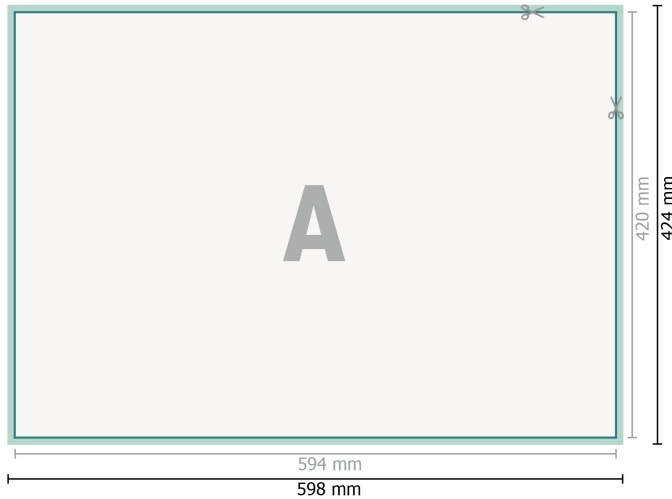

## Desk Pads, A2

**Dataformat (incl. 2 mm bleed):**

59,8 x 42,4 cm

**bleed:**

2 mm

**Trimmed size:**

59,4 x 42 cm

**Safety margin:**

4 mm

Maintaining space between the text/information and the edge of the trimmed format prevents undesirable cuts.

**Explanation of symbols**

 Bleed

 Reading direction

 Trimmed size

 Data format

 We will cut/perforate your product here

---

**Please note:**

Allow for trim allowance and safety margin according to instructions.

Arrange background graphics, images or graphics up to the edge of the data format.

Tolerances may occur during production due to cutting, punching and folding processes.