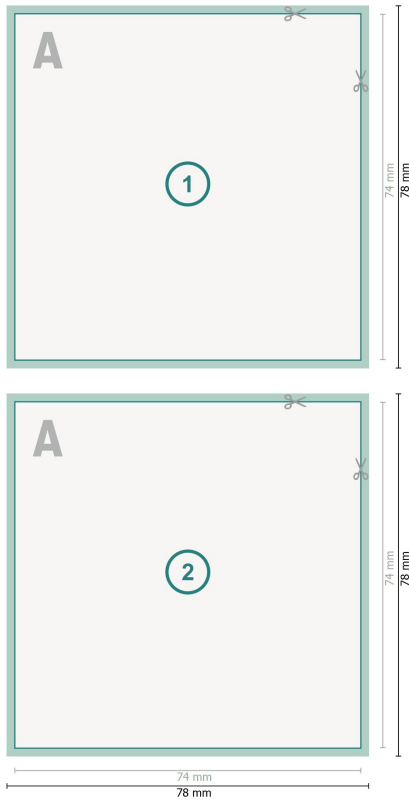

Notepads, A7-Square

**Dataformat (incl. 2 mm bleed):**

7,8 x 7,8 cm

bleed:

2 mm

Trimmed size:

7,4 x 7,4 cm

Safety margin:

4 mm

Maintaining space between the text/information and the edge of the trimmed format prevents undesirable cuts.

Explanation of symbols

 Bleed

 Reading direction

 Trimmed size

 Data format

 We will cut/perforate your product here

Please note:

Allow for trim allowance and safety margin according to instructions.

Arrange background graphics, images or graphics up to the edge of the data format.

Tolerances may occur during production due to cutting, punching and folding processes.