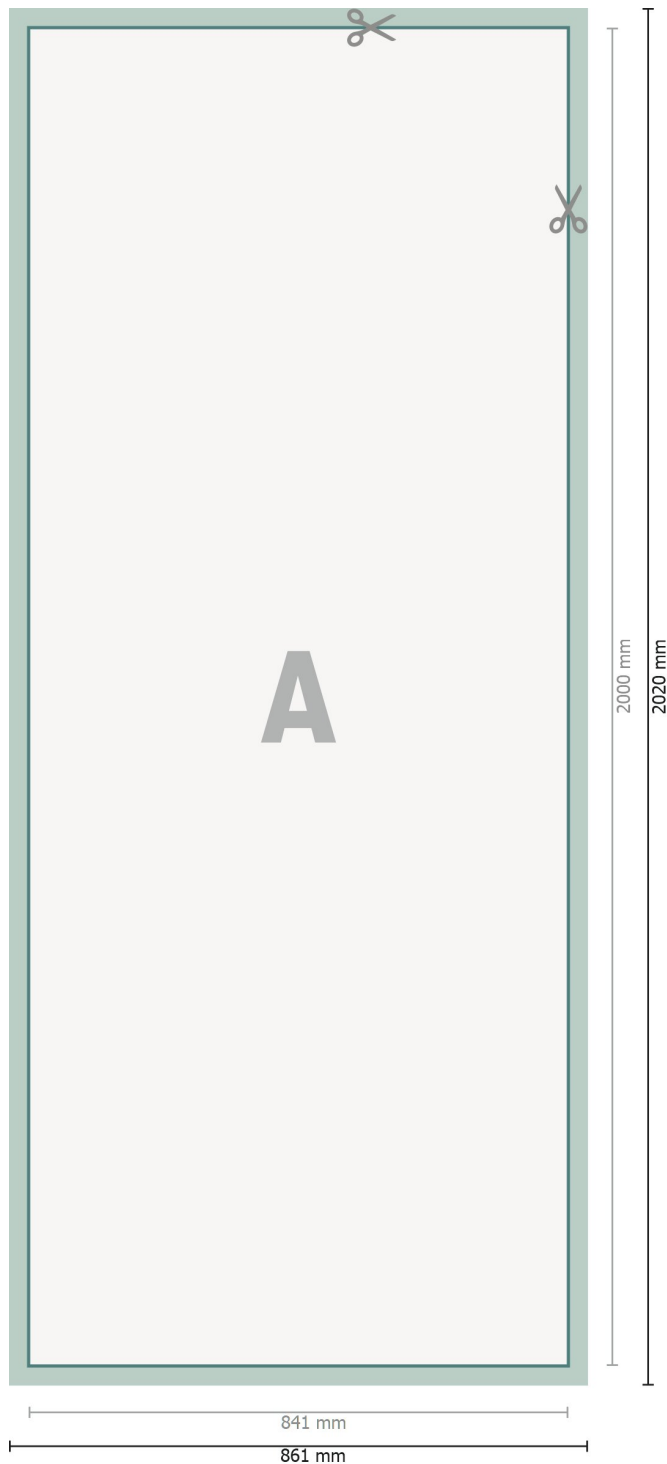

Fabric Posters, print incl. aluminium profiles, 84.1 x 200 cm

**Dataformat (incl. 10 mm inlay):**

86,1 x 202 cm

Inlay:

10 mm

Trimmed size:

84,1 x 200 cm

Safety margin:

4 mm

Maintaining space between the text/information and the edge of the trimmed format prevents undesirable cuts.

Explanation of symbols

A Reading direction

—|— Trimmed size

—|— Data format

■ inlay

Please note:

Allow for trim allowance and safety margin according to instructions.

Arrange background graphics, images or graphics up to the edge of the data format.

Tolerances may occur during production due to cutting, punching and folding processes.