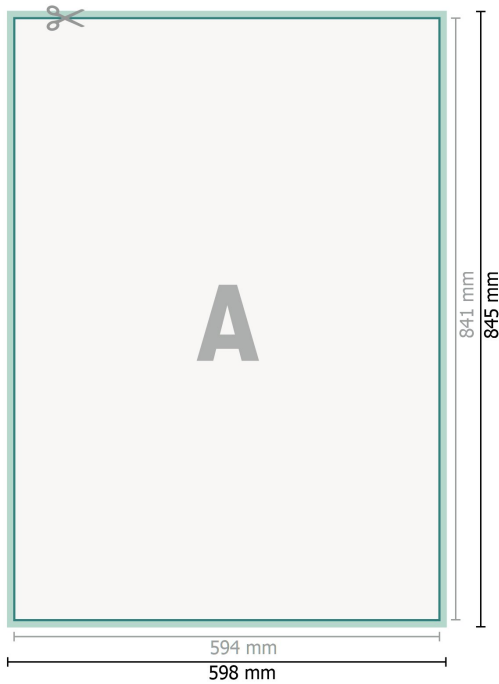

Pavement signs Exclusive, incl. print

Dataformat (incl. 2 mm bleed):

59,8 x 84,5 cm

Trimmed size:

59,4 x 84,1 cm

bleed:

2 mm

Safety margin:

4 mm

Maintaining space between the text/information and the edge of the trimmed format prevents undesirable cuts.

Explanation of symbols

 Bleed

 Reading direction

 Trimmed size

 Data format

 We will cut/perforate your product here

Please note:

Allow for trim allowance and safety margin according to instructions.

Arrange background graphics, images or graphics up to the edge of the data format.

Tolerances may occur during production due to cutting, punching and folding processes.