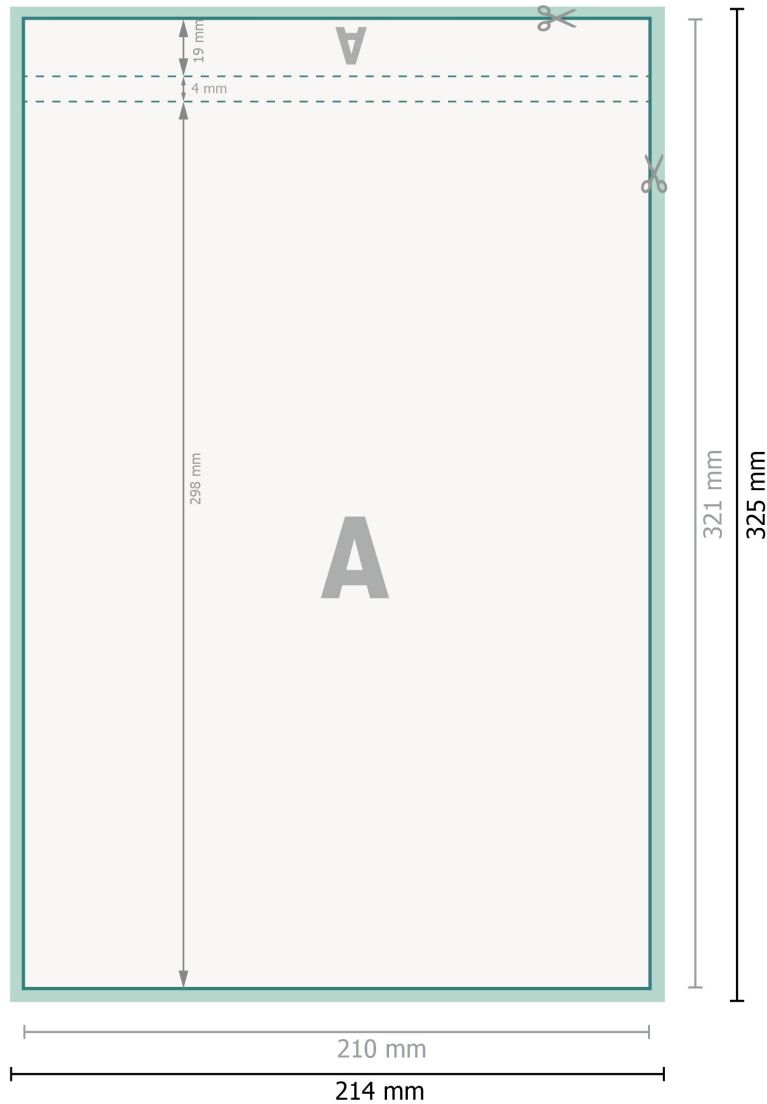

## Notepads with cover, A4

25 sheets, 170 gsm art print paper

**Dataformat (incl. 2 mm bleed):**

21,4 x 32,5 cm

**bleed:**

2 mm

**Trimmed size:**

21 x 32,1 cm

**Safety margin:**

4 mm

Maintaining space between the text/information and the edge of the trimmed format prevents undesirable cuts.

**Explanation of symbols**

- Bleed
- Reading direction
- Trimmed size
- Data format
- We will cut/perforate your product here

**Please note:**

Allow for trim allowance and safety margin according to instructions.

Arrange background graphics, images or graphics up to the edge of the data format.

Tolerances may occur during production due to cutting, punching and folding processes.