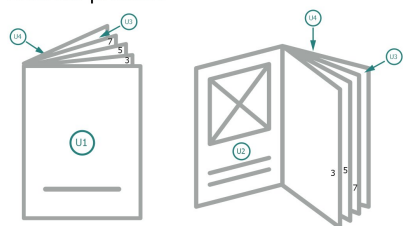

Brochures landscape, eco/natural paper, DL

cover
inner part

Sequence of pages

Create pages consecutively as individual pages.

finished product

Please observe our artwork information

bleed:
2 mm

Safety margin:
5 mm

Maintaining space between the text/information and the edge of the trimmed format prevents undesirable cuts.

Explanation of symbols

Bleed

Reading direction

Trimmed size

Data format

Please note:

Allow for trim allowance and safety margin according to instructions.

Arrange background graphics, images or graphics up to the edge of the data format.

Tolerances may occur during production due to cutting, punching and folding processes.

Printing data: Instructions and templates can be found under the menu item *Printing data* at www.onlineprinters.com

Reading direction

Trimmed size

Data format

Please note:

Allow for trim allowance and safety margin according to instructions.

Arrange background graphics, images or graphics up to the edge of the data format.