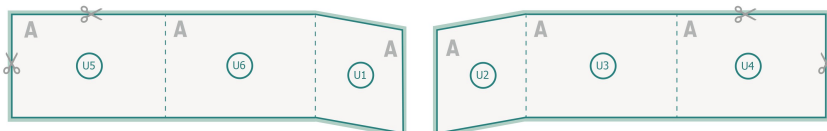

Maintaining space between the text/information and the edge of the trimmed format prevents undesirable cuts.

Explanation of symbols

Bleed

Reading direction

Trimmed size

Data format

Please note:

Allow for trim allowance and safety margin according to instructions.

Arrange background graphics, images or graphics up to the edge of the data format.

Tolerances may occur during production due to cutting, punching and folding processes.

Printing data: Instructions and templates can be found under the menu item *Printing data* at www.onlineprinters.com

Brochures landscape, eco/natural paper, DL

cover

The illustration shows an example.

Outside

Inside

inner part

Sequence of pages

Create pages consecutively as individual pages.

Please observe our artwork information

bleed:

2 mm

Safety margin:

5 mm

Maintaining space between the text/information and the edge of the trimmed format prevents undesirable cuts.

Explanation of symbols

Bleed