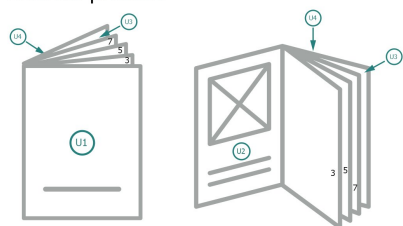

Brochures landscape, eco/natural paper, Art-Size

cover
inner part

Sequence of pages

Create pages consecutively as individual pages.

finished product

Please observe our artwork information

bleed:

2 mm

Safety margin:

5 mm

Maintaining space between the text/information and the edge of the trimmed format prevents undesirable cuts.

Explanation of symbols

Bleed

Reading direction

Trimmed size

Data format

Please note:

Allow for trim allowance and safety margin according to instructions.

Arrange background graphics, images or graphics up to the edge of the data format.

Tolerances may occur during production due to cutting, punching and folding processes.