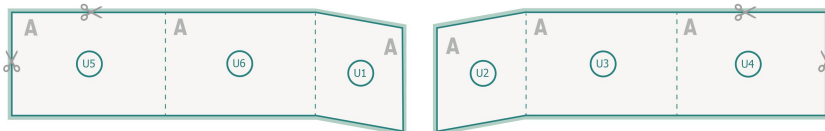

Maintaining space between the text/information and the edge of the trimmed format prevents undesirable cuts.

Explanation of symbols

Bleed

Reading direction

Trimmed size

Data format

Please note:

Allow for trim allowance and safety margin according to instructions.

Arrange background graphics, images or graphics up to the edge of the data format.

Tolerances may occur during production due to cutting, punching and folding processes.

Printing data: Instructions and templates can be found under the menu item *Printing data* at www.onlineprinters.com

Brochures saddle-stitched landscape, A5

cover

The illustration shows an example.

Outside

Inside

inner part

Sequence of pages

Create pages consecutively as individual pages.

Please observe our artwork information

bleed:

2 mm

Safety margin:

5 mm

Maintaining space between the text/information and the edge of the trimmed format prevents undesirable cuts.

Explanation of symbols

Bleed