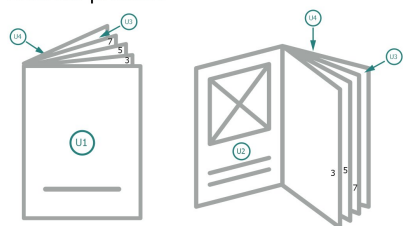

Brochures saddle-stitched landscape, DL special

cover
inner part

Sequence of pages

Create pages consecutively as individual pages.

finished product

Please observe our artwork information

bleed:

2 mm

Safety margin:

5 mm

Maintaining space between the text/information and the edge of the trimmed format prevents undesirable cuts.

Explanation of symbols

Bleed

Reading direction

Trimmed size

Data format

Please note:

Allow for trim allowance and safety margin according to instructions.

Arrange background graphics, images or graphics up to the edge of the data format.

Tolerances may occur during production due to cutting, punching and folding processes.