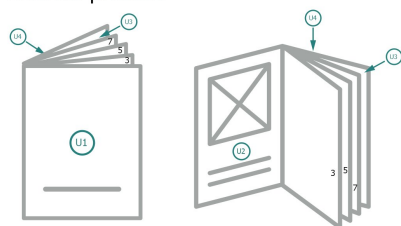

finished product