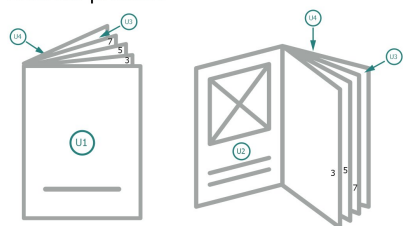

Brochures landscape, eco/natural paper, A6

cover
inner part

Sequence of pages

Create pages consecutively as individual pages.

finished product

Please observe our artwork information

bleed:

2 mm

Safety margin:

5 mm

Maintaining space between the text/information and the edge of the trimmed format prevents undesirable cuts.

Explanation of symbols

Bleed

Reading direction

Trimmed size

Data format

Please note:

Allow for trim allowance and safety margin according to instructions.

Arrange background graphics, images or graphics up to the edge of the data format.

Tolerances may occur during production due to cutting, punching and folding processes.

5 mm

Maintaining space between the text/information and the edge of the trimmed format prevents undesirable cuts.

Explanation of symbols

Bleed

Reading direction

Trimmed size

Data format

Please note: