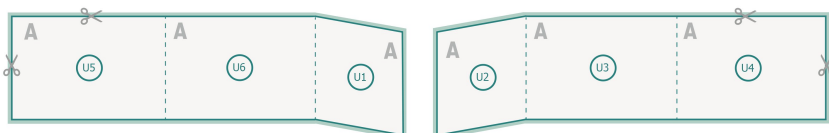

Maintaining space between the text/information and the edge of the trimmed format prevents undesirable cuts.

Explanation of symbols

Bleed

Reading direction

Trimmed size

Data format

Please note:

Allow for trim allowance and safety margin according to instructions.

Arrange background graphics, images or graphics up to the edge of the data format.

Tolerances may occur during production due to cutting, punching and folding processes.

Printing data: Instructions and templates can be found under the menu item *Printing data* at www.onlineprinters.com

Brochures landscape, eco/natural paper, A4 Half

cover

The illustration shows an example.

Outside

Inside

inner part

Sequence of pages

Create pages consecutively as individual pages.

Please observe our artwork information

bleed:

2 mm

Safety margin:

5 mm

Maintaining space between the text/information and the edge of the trimmed format prevents undesirable cuts.

Explanation of symbols

Bleed