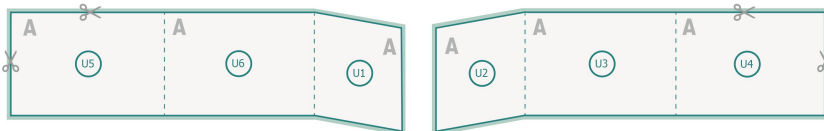

Maintaining space between the text/information and the edge of the trimmed format prevents undesirable cuts.

Explanation of symbols

Bleed

Reading direction

Trimmed size

Data format

Please note:

Allow for trim allowance and safety margin according to instructions.

Arrange background graphics, images or graphics up to the edge of the data format.

Tolerances may occur during production due to cutting, punching and folding processes.

Printing data: Instructions and templates can be found under the menu item *Printing data* at www.onlineprinters.com

Brochures saddle-stitched landscape, A4

cover

The illustration shows an example.

Outside

Inside

inner part

Sequence of pages

Create pages consecutively as individual pages.

Please observe our artwork information

bleed:

2 mm

Safety margin:

5 mm

Maintaining space between the text/information and the edge of the trimmed format prevents undesirable cuts.

Explanation of symbols

Bleed