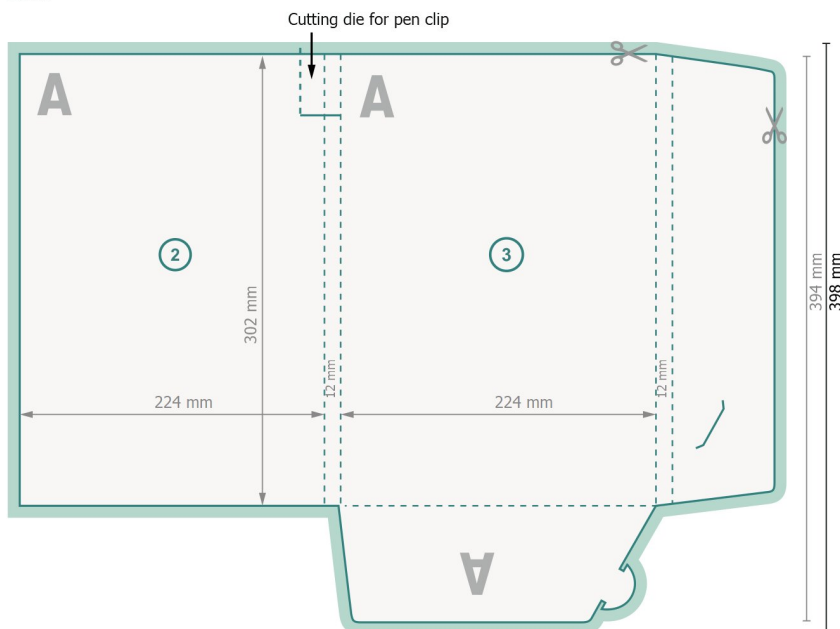

Folders with pen holder, A4

#07 (Portrait)

Outside

Dataformat (incl. 2 mm bleed):
55,6 x 39,8 cm

Trimmed size:
55,2 x 39,4 cm

Trimmed size (closed):
22,4 x 30,2 cm

bleed:
2 mm

Safety margin:
4 mm

Maintaining space between the text/information and the edge of the trimmed format prevents undesirable cuts.

Explanation of symbols

Bleed

Reading direction

Trimmed size

Data format

We will cut/perforate your product here

Creasing/Folding

Inside

Please note:

Allow for trim allowance and safety margin according to instructions.

Arrange background graphics, images or graphics up to the edge of the data format.

Tolerances may occur during production due to cutting, punching and folding processes.