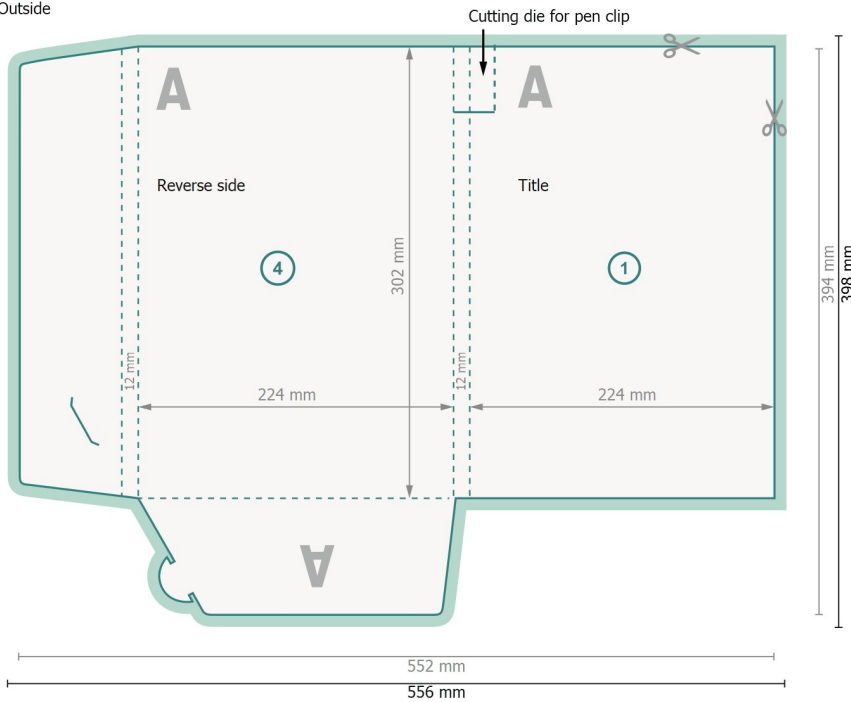

Folders with pen holder, A4

#07 (Portrait)

Outside

Dataformat (incl. 2 mm bleed):
55,6 x 39,8 cm

Trimmed size:
55,2 x 39,4 cm

Trimmed size (closed):
22,4 x 30,2 cm

bleed:
2 mm

Safety margin:
4 mm

Maintaining space between the text/information and the edge of the trimmed format prevents undesirable cuts.

Explanation of symbols

Bleed

Reading direction

Trimmed size

Data format

We will cut/perforate your product here

Creasing/Folding

Inside

Please note:

Allow for trim allowance and safety margin according to instructions.

Arrange background graphics, images or graphics up to the edge of the data format.

Tolerances may occur during production due to cutting, punching and folding processes.