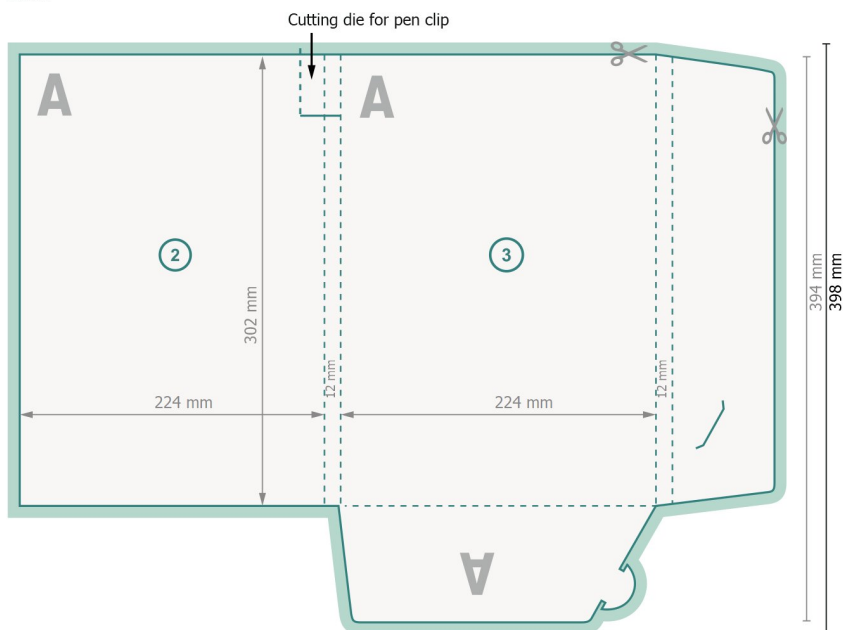

Folders with pen holder, A4

#07 two tuck flaps

Outside

Dataformat (incl. 2 mm bleed):
55,6 x 39,8 cm

Trimmed size:
55,2 x 39,4 cm

Trimmed size (closed):
22,4 x 30,2 cm

bleed:
2 mm

Safety margin:
4 mm

Maintaining space between the text/information and the edge of the trimmed format prevents undesirable cuts.

Inside

Explanation of symbols

 Irregular shape bleed

 Reading direction

 Trimmed size

 Data format

 We will cut/perforate your product here

 Creasing/Folding

Please note:

Allow for trim allowance and safety margin according to instructions.

Arrange background graphics, images or graphics up to the edge of the data format.