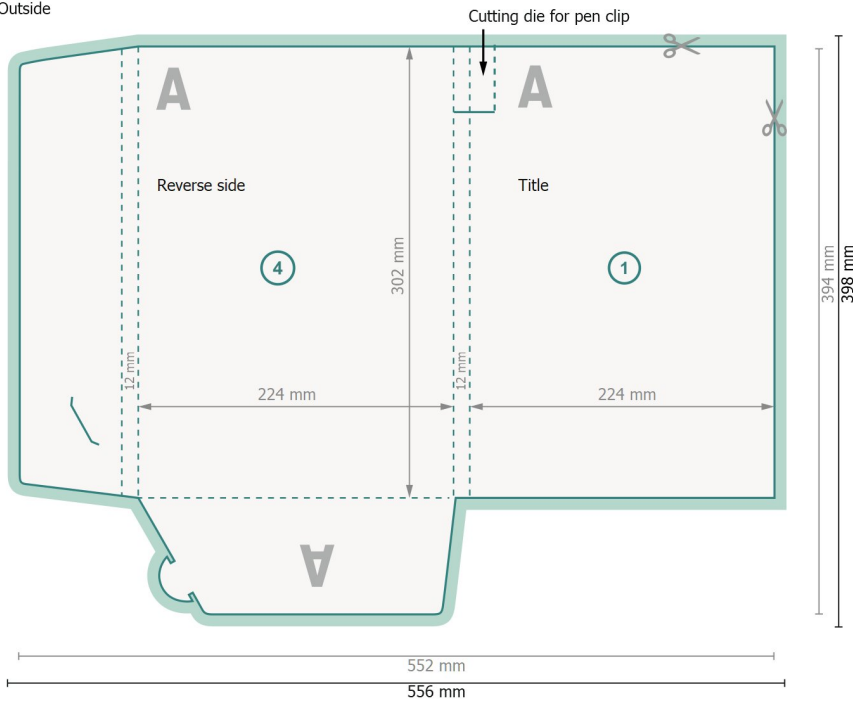

Folders with pen holder, A4

#07 two tuck flaps

Outside

Dataformat (incl. 2 mm bleed):
55,6 x 39,8 cm

Trimmed size:
55,2 x 39,4 cm

Trimmed size (closed):
22,4 x 30,2 cm

bleed:
2 mm

Safety margin:
4 mm

Maintaining space between the text/information and the edge of the trimmed format prevents undesirable cuts.

Inside

Explanation of symbols

 Irregular shape bleed

 Reading direction

 Trimmed size

 Data format

 We will cut/perforate your product here

 Creasing/Folding

Please note:

Allow for trim allowance and safety margin according to instructions.

Arrange background graphics, images or graphics up to the edge of the data format.