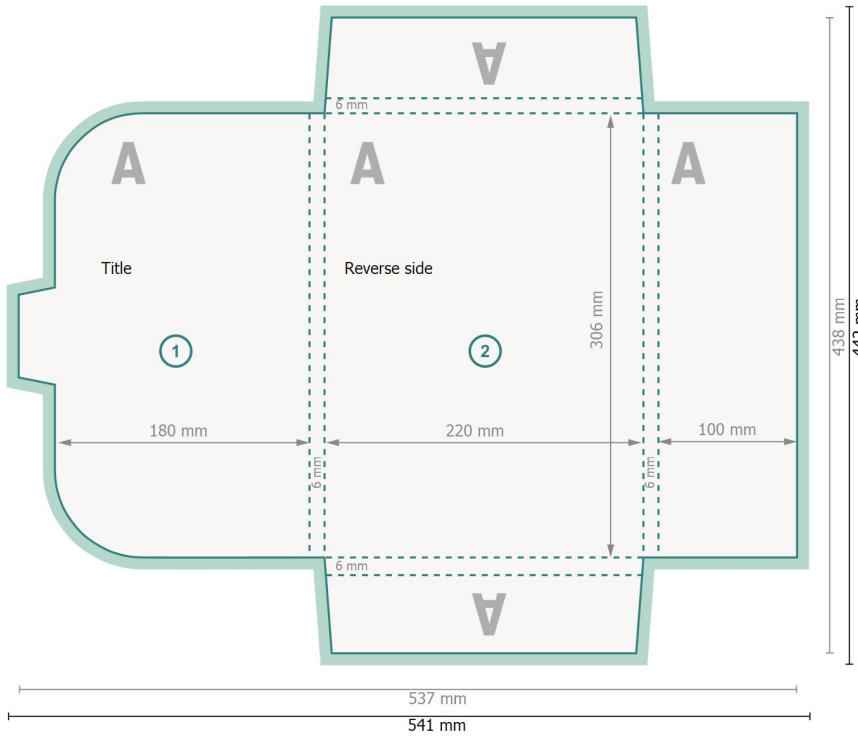

Folders with tuck tab flaps, A4

#22 (Portrait)

Outside

Dataformat (incl. 2 mm bleed):
54,1 x 44,2 cm

Trimmed size:
53,7 x 43,8 cm

Trimmed size (closed):
22 x 30,6 cm

bleed:
2 mm

Safety margin:
4 mm

Maintaining space between the text/information and the edge of the trimmed format prevents undesirable cuts.

Explanation of symbols

Bleed

Reading direction

Trimmed size

Data format

We will cut/perforate your product here

Creasing/Folding

Please note:

Allow for trim allowance and safety margin according to instructions.

Arrange background graphics, images or graphics up to the edge of the data format.

Tolerances may occur during production due to cutting, punching and folding processes.