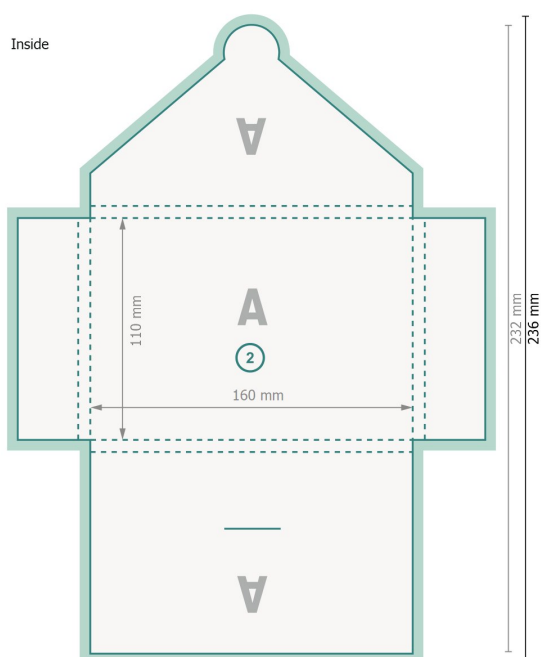

Folders with tuck tab flaps, A6

#40 (Portrait)

Outside

Dataformat (incl. 2 mm bleed):

31,6 x 23,6 cm

Trimmed size:

31,2 x 23,2 cm

Trimmed size (closed):

11 x 16 cm

bleed:

2 mm

Safety margin:

4 mm

Maintaining space between the text/information and the edge of the trimmed format prevents undesirable cuts.

Explanation of symbols

Bleed

Reading direction

Trimmed size

Data format

We will cut/perforate your product here

Creasing/Folding

Please note:

Allow for trim allowance and safety margin according to instructions.

Arrange background graphics, images or graphics up to the edge of the data format.