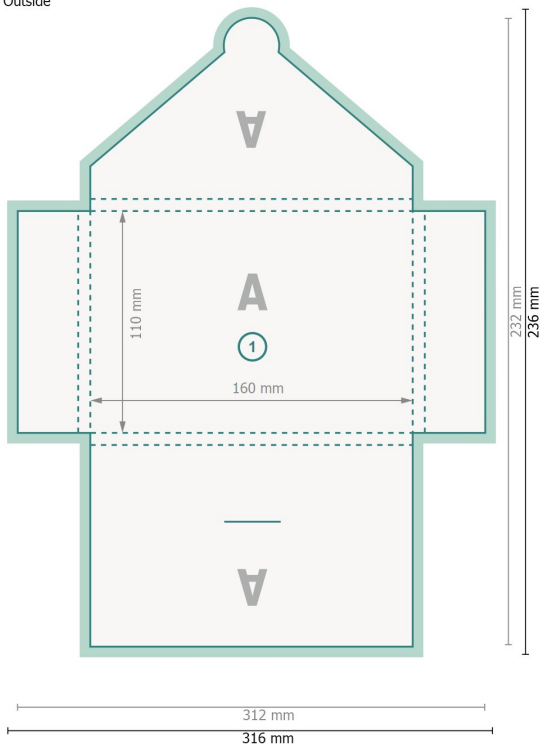

Folders with tuck tab flaps, A6

#40 (Portrait)

Outside

Dataformat (incl. 2 mm bleed):

31,6 x 23,6 cm

Trimmed size:

31,2 x 23,2 cm

Trimmed size (closed):

11 x 16 cm

bleed:

2 mm

Safety margin:

4 mm

Maintaining space between the text/information and the edge of the trimmed format prevents undesirable cuts.

Explanation of symbols

Bleed

Reading direction

Trimmed size

Data format

We will cut/perforate your product here

Creasing/Folding

Please note:

Allow for trim allowance and safety margin according to instructions.

Arrange background graphics, images or graphics up to the edge of the data format.