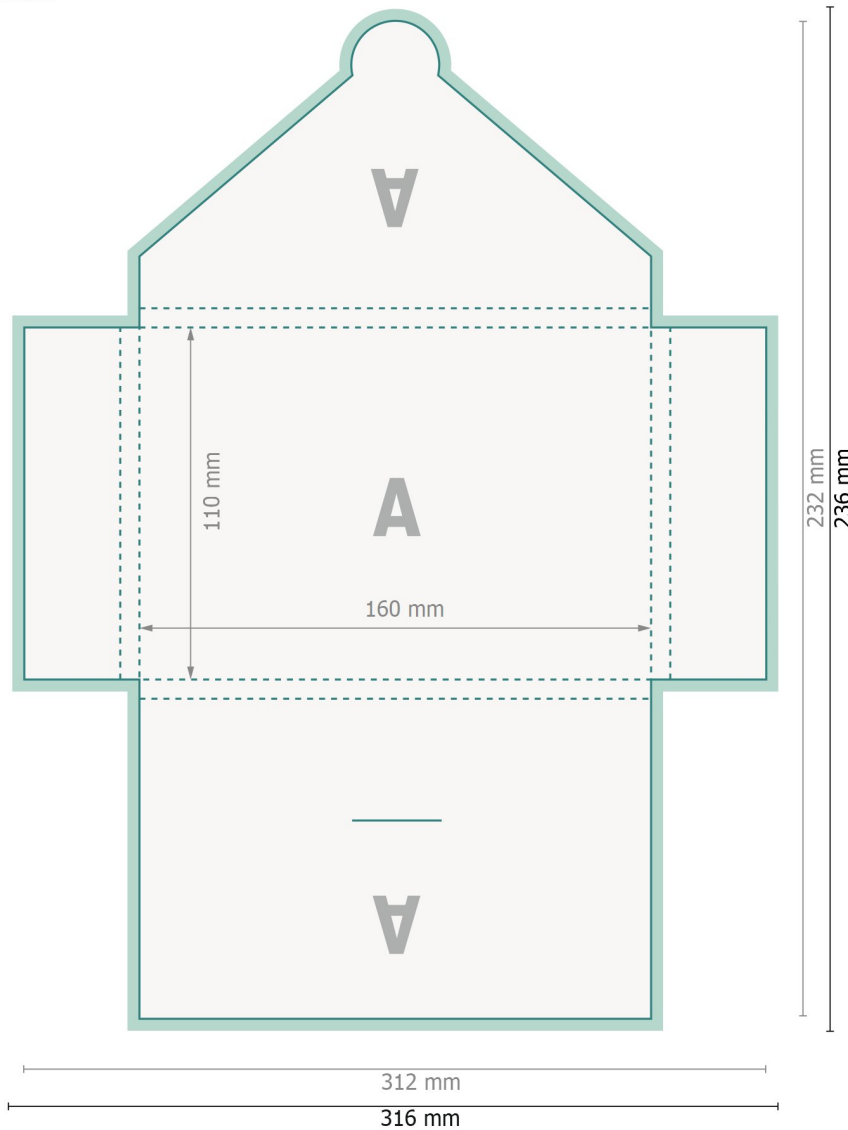

Folders with tuck tab flaps, A6

#40 (Portrait)

Outside

Dataformat (incl. 2 mm bleed):
31,6 x 23,6 cm

Trimmed size:
31,2 x 23,2 cm

Trimmed size (closed):
11 x 16 cm

bleed:
2 mm

Safety margin:
4 mm
Maintaining space between the text/information and the edge of the trimmed format prevents undesirable cuts.

Explanation of symbols

- Bleed
- Reading direction
- Trimmed size
- Data format
- We will cut/perforate your product here
- Creasing/Folding

Please note:

Allow for trim allowance and safety margin according to instructions.

Arrange background graphics, images or graphics up to the edge of the data format.

Tolerances may occur during production due to cutting, punching and folding processes.

Printing data: Instructions and templates can be found under the menu item *Printing data* at www.onlineprinters.com