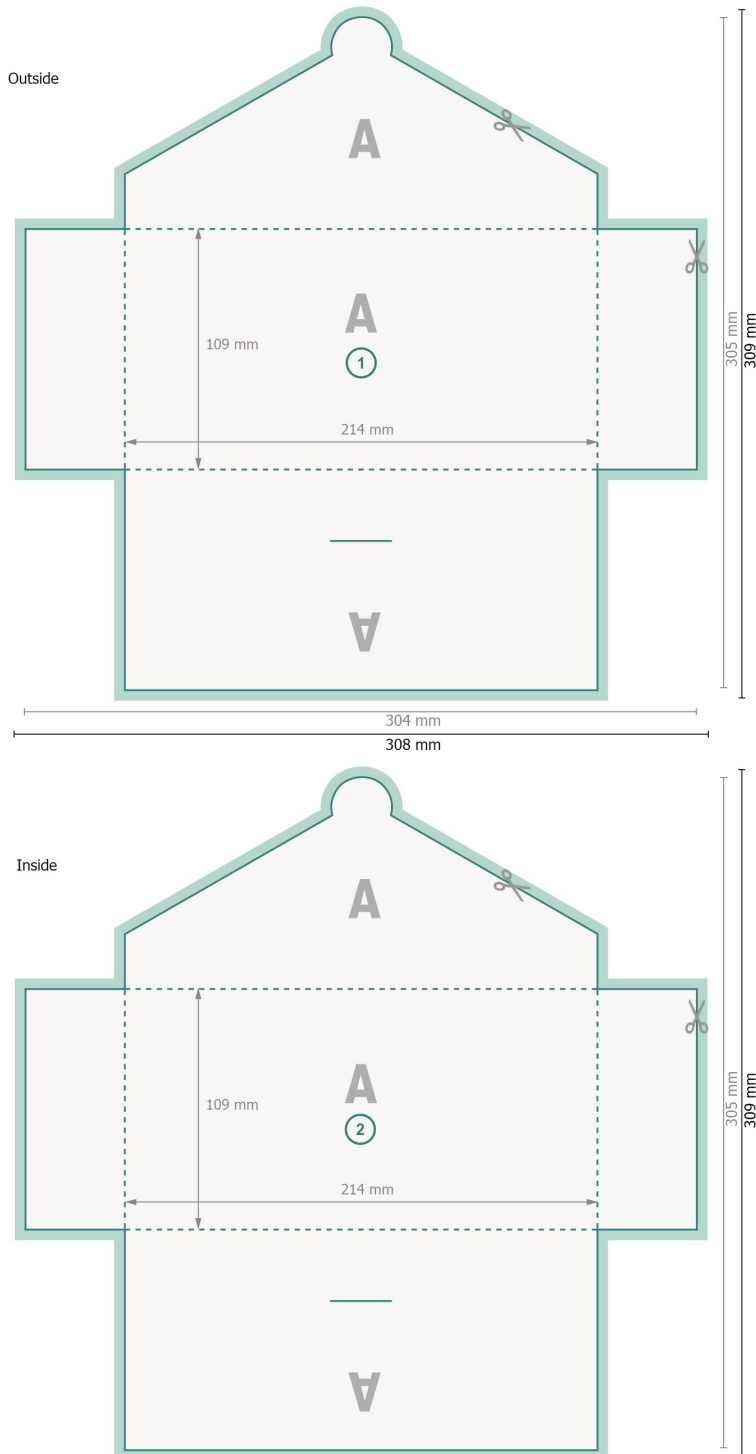

Folders with tuck tab flaps, DL

#51 (Landscape)

Dataformat (incl. 2 mm bleed):
30,8 x 30,9 cm

Trimmed size:
30,4 x 30,5 cm

Trimmed size (closed):
21,4 x 10,9 cm

bleed:
2 mm

Safety margin:
4 mm
Maintaining space between the text/information and the edge of the trimmed format prevents undesirable cuts.

Explanation of symbols

- Bleed
- Reading direction
- Trimmed size
- Data format
- We will cut/perforate your product here
- Creasing/Folding

Please note:

Allow for trim allowance and safety margin according to instructions.

Arrange background graphics, images or graphics up to the edge of the data format.

Tolerances may occur during production due to cutting, punching and folding processes.

Printing data: Instructions and templates can be found under the menu item *Printing data* at www.onlineprinters.com