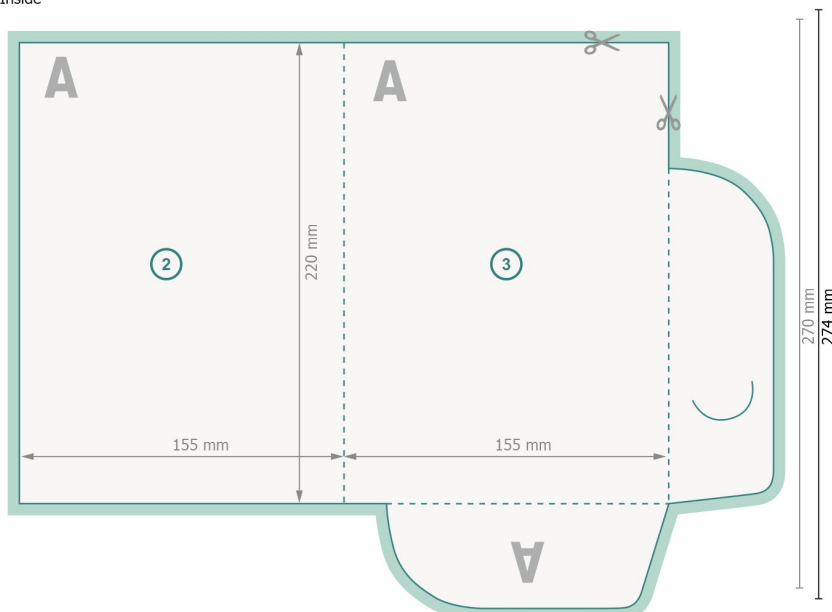

## Premium Folders with additional accessories, A5

### #30 (Portrait)

Outside

Inside

**Dataformat (incl. 2 mm bleed):**

36,4 x 27,4 cm

**Trimmed size:**

36 x 27 cm

**Trimmed size (closed):**

15,5 x 22 cm

**bleed:**

2 mm

**Safety margin:**

4 mm

Maintaining space between the text/information and the edge of the trimmed format prevents undesirable cuts.

**Explanation of symbols**

- Bleed
- Reading direction
- Trimmed size
- Data format
- We will cut/perforate your product here
- Creasing/Folding

**Please note:**

Allow for trim allowance and safety margin according to instructions.

Arrange background graphics, images or graphics up to the edge of the data format.

Tolerances may occur during production due to cutting, punching and folding processes.