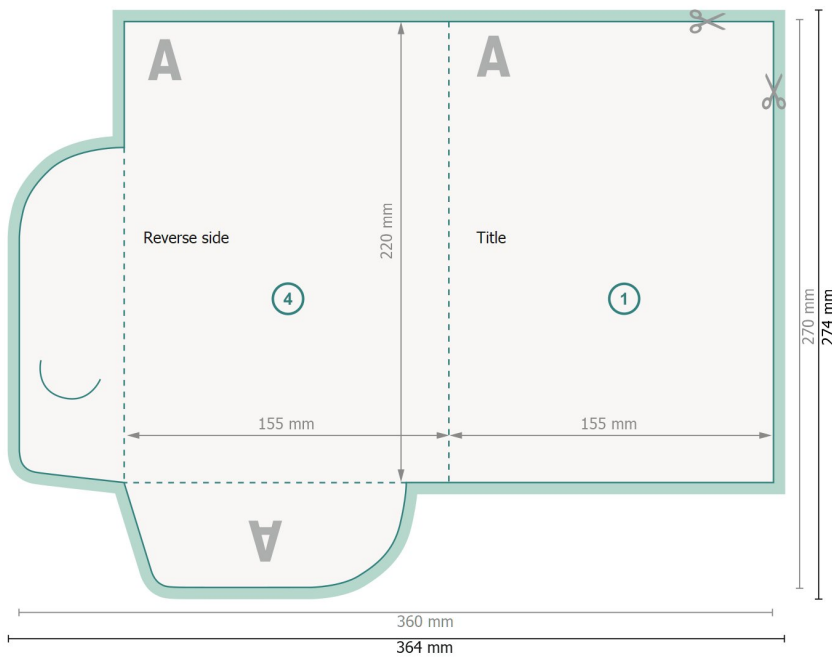

## Premium Folders with additional accessories, A5

### #30 (Portrait)

Outside

Inside

**Dataformat (incl. 2 mm bleed):**

36,4 x 27,4 cm

**Trimmed size:**

36 x 27 cm

**Trimmed size (closed):**

15,5 x 22 cm

**bleed:**

2 mm

**Safety margin:**

4 mm

Maintaining space between the text/information and the edge of the trimmed format prevents undesirable cuts.

**Explanation of symbols**

- Bleed
- Reading direction
- Trimmed size
- Data format
- We will cut/perforate your product here
- Creasing/Folding

**Please note:**

Allow for trim allowance and safety margin according to instructions.

Arrange background graphics, images or graphics up to the edge of the data format.

Tolerances may occur during production due to cutting, punching and folding processes.