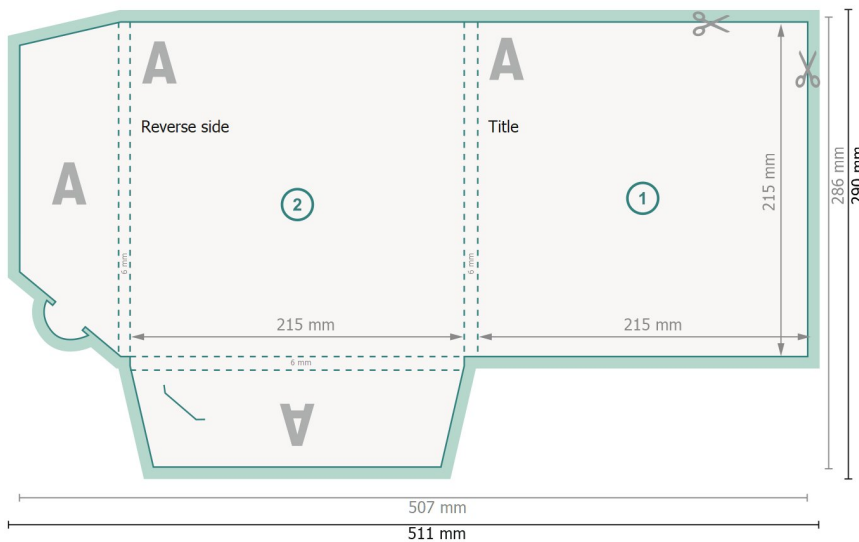

## Premium Folders with additional accessories, A4-Square

### #26 (Square)

Outside

**Dataformat (incl. 2 mm bleed):**  
51,1 x 29 cm

**Trimmed size:**  
50,7 x 28,6 cm

**Trimmed size (closed):**  
21,5 x 21,5 cm

**bleed:**  
2 mm

**Safety margin:**  
4 mm

Maintaining space between the text/information and the edge of the trimmed format prevents undesirable cuts.

#### Explanation of symbols

- Bleed
- Reading direction
- Trimmed size
- Data format
- We will cut/perforate your product here
- Creasing/Folding

#### Please note:

Allow for trim allowance and safety margin according to instructions.

Arrange background graphics, images or graphics up to the edge of the data format.

Tolerances may occur during production due to cutting, punching and folding processes.