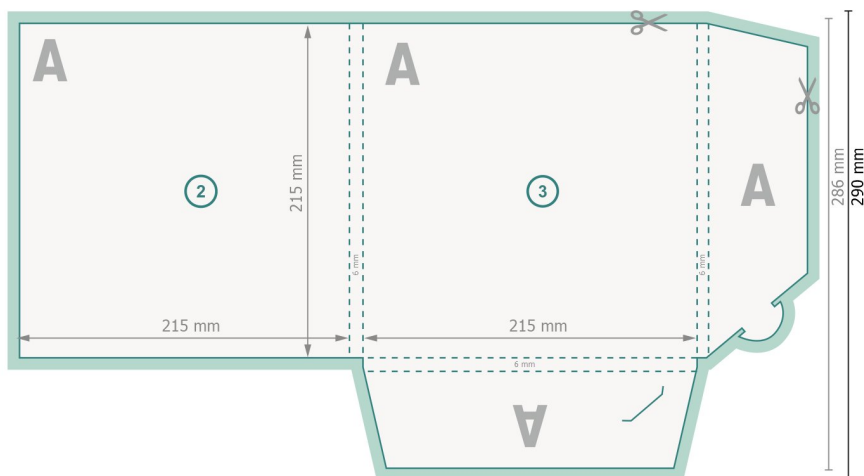

Premium Folders with additional accessories, A4-Square

#26 (Square)

Outside

Dataformat (incl. 2 mm bleed):
51,1 x 29 cm

Trimmed size:
50,7 x 28,6 cm

Trimmed size (closed):
21,5 x 21,5 cm

bleed:
2 mm

Safety margin:
4 mm

Maintaining space between the text/information and the edge of the trimmed format prevents undesirable cuts.

Explanation of symbols

- Bleed
- Reading direction
- Trimmed size
- Data format
- We will cut/perforate your product here
- Creasing/Folding

Inside

Please note:

Allow for trim allowance and safety margin according to instructions.

Arrange background graphics, images or graphics up to the edge of the data format.

Tolerances may occur during production due to cutting, punching and folding processes.