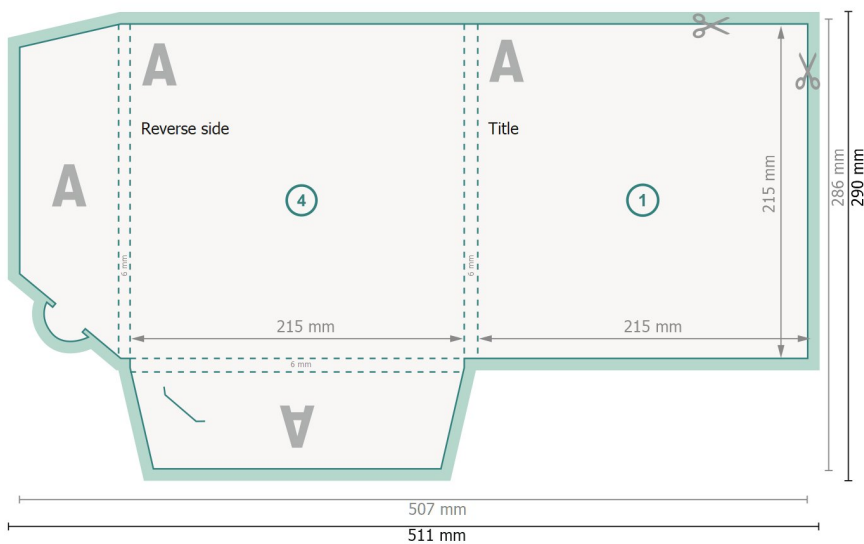

Premium Folders with additional accessories, A4-Square

#26 (Square)

Outside

Dataformat (incl. 2 mm bleed):
51,1 x 29 cm

Trimmed size:
50,7 x 28,6 cm

Trimmed size (closed):
21,5 x 21,5 cm

bleed:
2 mm

Safety margin:
4 mm

Maintaining space between the text/information and the edge of the trimmed format prevents undesirable cuts.

Explanation of symbols

- Bleed
- Reading direction
- Trimmed size
- Data format
- We will cut/perforate your product here
- Creasing/Folding

Inside

Please note:

Allow for trim allowance and safety margin according to instructions.

Arrange background graphics, images or graphics up to the edge of the data format.

Tolerances may occur during production due to cutting, punching and folding processes.