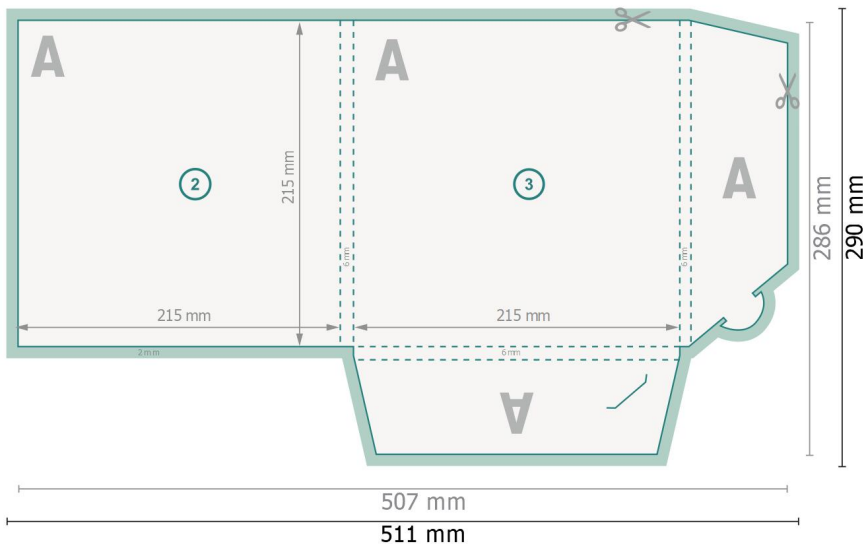

## #26 two tuck flaps

Outside

**Dataformat (incl. 2 mm bleed):**  
51,1 x 29 cm

**Trimmed size:**  
50,7 x 28,6 cm

**Trimmed size (closed):**  
21,5 x 21,5 cm

**bleed:**  
2 mm

**Safety margin:**  
4 mm

Maintaining space between the text/information and the edge of the trimmed format prevents undesirable cuts.

Inside

Please remove the die line from the download template before generating your printfiles.  
Please provide a second file (view file) to specify the position of the die line.

### Explanation of symbols

-  Irregular shape bleed
-  Reading direction
-  Trimmed size
-  Data format
-  We will cut/perforate your product here
-  Creasing/Folding

### Please note:

Allow for trim allowance and safety margin according to instructions.

Arrange background graphics, images or graphics up to the edge of the data format.

Tolerances may occur during production due to cutting, punching and folding processes.