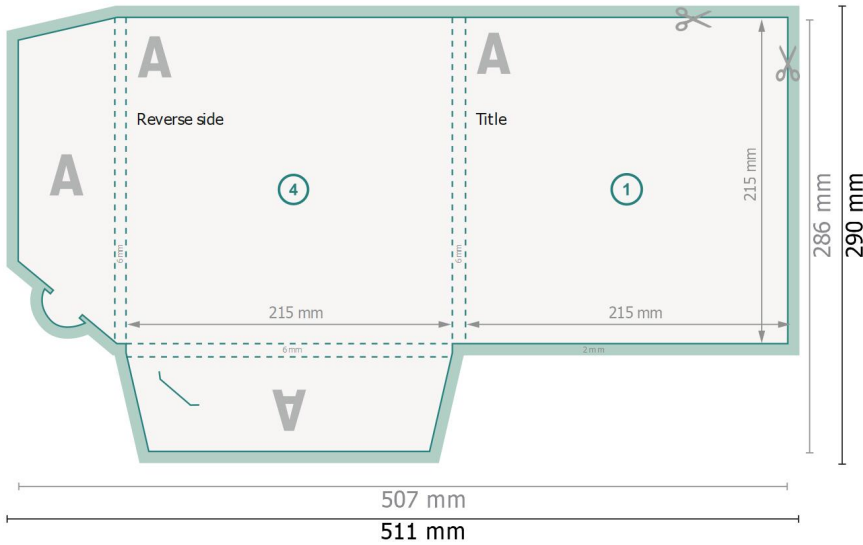

# Premium Folders with additional accessories, A4-Square

## #26 two tuck flaps

Outside

**Dataformat (incl. 2 mm bleed):**  
51,1 x 29 cm

**Trimmed size:**  
50,7 x 28,6 cm

**Trimmed size (closed):**  
21,5 x 21,5 cm

**bleed:**  
2 mm

**Safety margin:**  
4 mm

Maintaining space between the text/information and the edge of the trimmed format prevents undesirable cuts.

### Explanation of symbols

-  Irregular shape bleed
-  Reading direction
-  Trimmed size
-  Data format
-  We will cut/perforate your product here
-  Creasing/Folding

### Please note:

Allow for trim allowance and safety margin according to instructions.

Arrange background graphics, images or graphics up to the edge of the data format.

Tolerances may occur during production due to cutting, punching and folding processes.