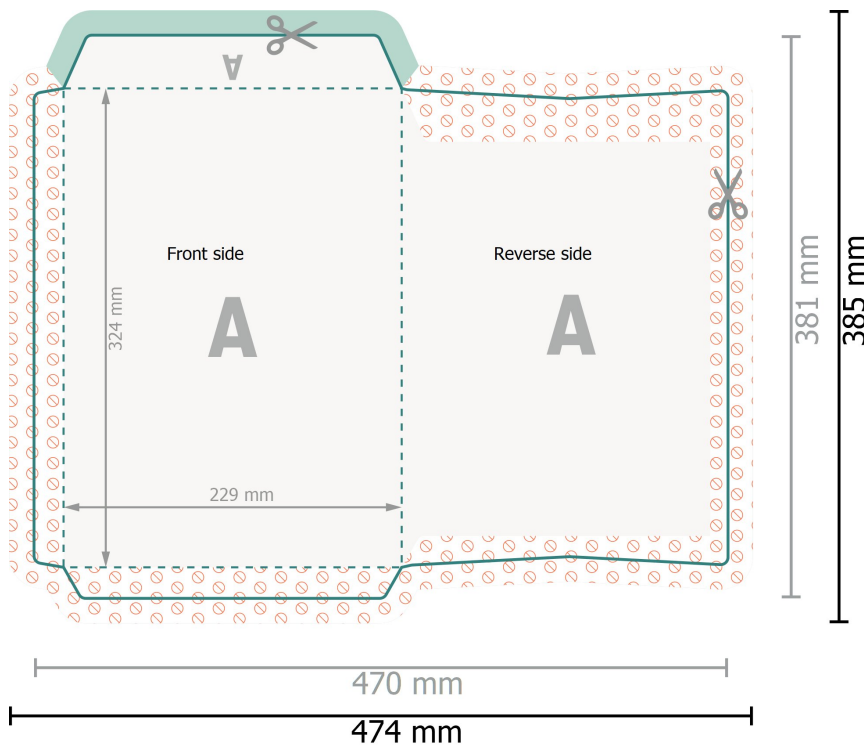

Envelopes, C4

without window, 90 gsm offset paper

Please remove the die line from the download template before generating your printfiles. Please provide a second file (view file) to specify the position of the die line.

Dataformat (incl. 2 mm bleed):
47,4 x 38,5 cm

Trimmed size:
47 x 38,1 cm

Trimmed size (closed):
22,9 x 32,4 cm

Printable area:
43,8 x 36 cm

bleed:
2 mm

Safety margin:
10 mm

Maintaining space between the text/information and the edge of the trimmed format prevents undesirable cuts.

Explanation of symbols

- Bleed
- Reading direction
- Trimmed size
- Data format
- We will cut/perforate your product here
- Creasing/Folding
- Not printable

Please note:

Allow for trim allowance and safety margin according to instructions.

Arrange background graphics, images or graphics up to the edge of the data format.

Tolerances may occur during production due to cutting, punching and folding processes.

Printing data: Instructions and templates can be found under the menu item *Printing data* at www.onlineprinters.com