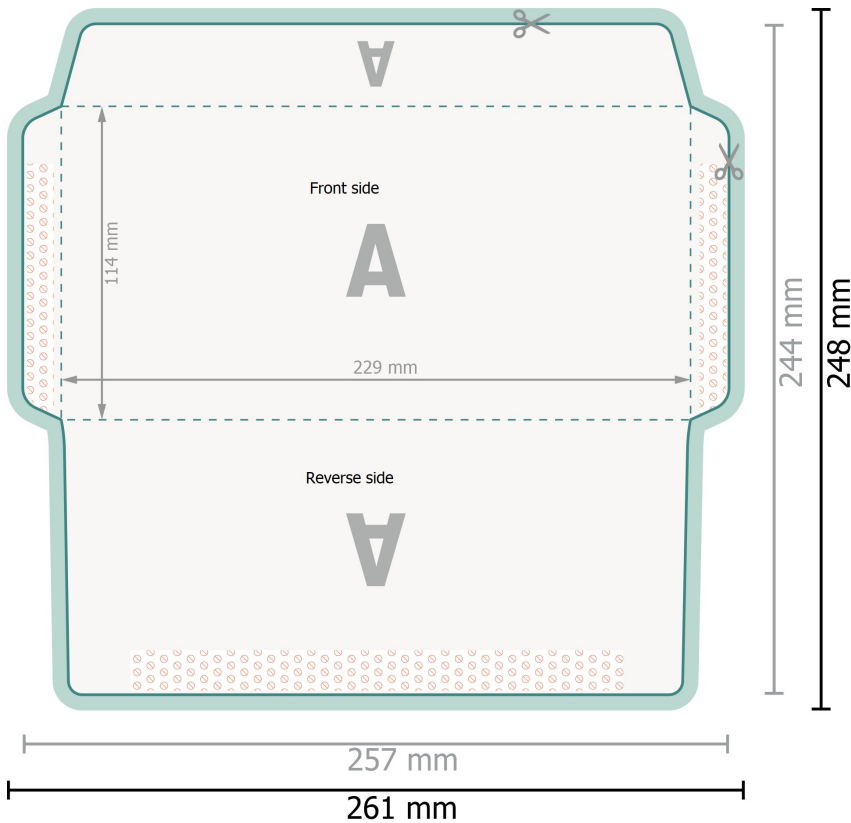

Envelopes, C6/5

without window, 80 gsm offset paper

Please remove the die line from the download template before generating your printfiles.
Please provide a second file (view file) to specify the position of the die line.

Dataformat (incl. 2 mm bleed):

26,1 x 24,8 cm

Trimmed size:

25,7 x 24,4 cm

Trimmed size (closed):

22,9 x 11,4 cm

Printable area:

25,7 x 24,4 cm

bleed:

2 mm

Safety margin:

4 mm

Maintaining space between the text/information and the edge of the trimmed format prevents undesirable cuts.

Explanation of symbols

Bleed

Reading direction

Trimmed size

Data format

We will cut/perforate your product here

Creasing/Folding

Not printable

Please note:

Allow for trim allowance and safety margin according to instructions.

Arrange background graphics, images or graphics up to the edge of the data format.