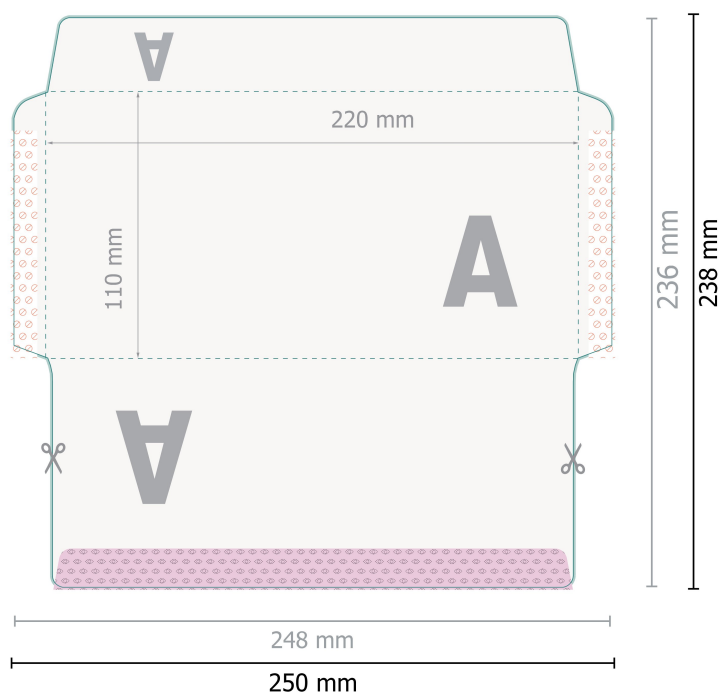

Envelopes, DL

without window, 80 gsm offset paper

Please remove the die line from the download template before generating your printfiles.
Please provide a second file (view file) to specify the position of the die line.

Dataformat (incl. 1 mm bleed):

25 x 23,8 cm

Trimmed size:

24,8 x 23,6 cm

Trimmed size (closed):

22 x 11 cm

Printable area:

24,8 x 23,6 cm

bleed:

1 mm

Safety margin:

10 mm

Maintaining space between the text/information and the edge of the trimmed format prevents undesirable cuts.

Explanation of symbols

 Bleed

 Reading direction

 Trimmed size

 Data format

 We will cut/perforate your product here

 Not printable

 Creasing/Folding

Please note:

Allow for trim allowance and safety margin according to instructions.

Arrange background graphics, images or graphics up to the edge of the data format.