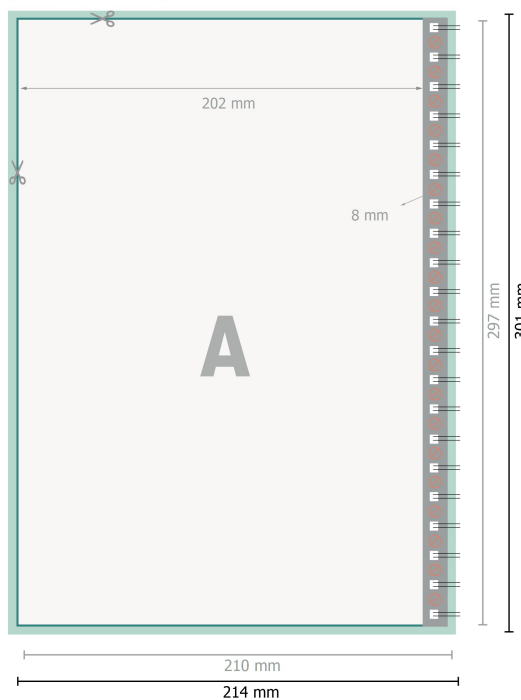

Spiral Bound Notepads, A4

portrait

[T_BINDUNG_LINKS]

[T_BINDUNG_RECHTS]

Dataformat (incl. 2 mm bleed):

21,4 x 30,1 cm

bleed:

2 mm

Trimmed size:

21 x 29,7 cm

Safety margin:

4 mm

Maintaining space between the text/information and the edge of the trimmed format prevents undesirable cuts.

Explanation of symbols

Bleed

Reading direction

Trimmed size

Data format

We will cut/perforate your product here

Not printable

Please note:

Allow for trim allowance and safety margin according to instructions.

Arrange background graphics, images or graphics up to the edge of the data format.

Spiral Bound Notepads, A4

portrait

Dataformat (incl. 2 mm bleed):

21,4 x 30,1 cm

bleed:

2 mm

Trimmed size:

21 x 29,7 cm