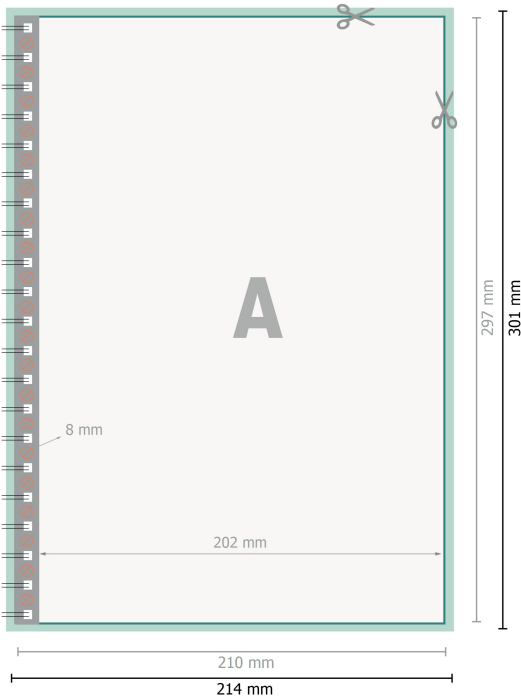

Spiral Bound Notepads, A4

portrait

[T_BINDUNG_LINKS]

[T_BINDUNG_RECHTS]

Dataformat (incl. 2 mm bleed):

21,4 x 30,1 cm

bleed:

2 mm

Trimmed size:

21 x 29,7 cm

Safety margin:

4 mm

Maintaining space between the text/information and the edge of the trimmed format prevents undesirable cuts.

Explanation of symbols

Bleed

Reading direction

Trimmed size

Data format

We will cut/perforate your product here

Not printable

Please note:

Allow for trim allowance and safety margin according to instructions.

Arrange background graphics, images or graphics up to the edge of the data format.

Spiral Bound Notepads, A4

portrait

Dataformat (incl. 2 mm bleed):

21,4 x 30,1 cm

bleed:

2 mm

Trimmed size:

21 x 29,7 cm