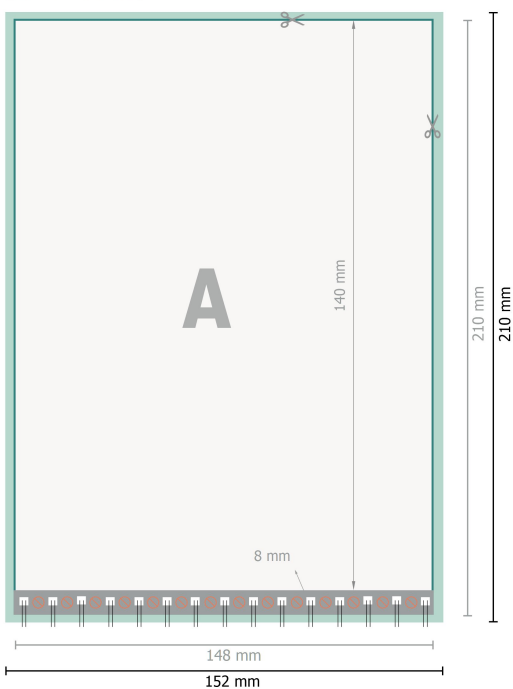

Trimmed size:

14,8 x 21 cm

Safety margin:

4 mm

Maintaining space between the text/information and the edge of the trimmed format prevents undesirable cuts.

Explanation of symbols

Bleed

Reading direction

Trimmed size

Data format

We will cut/perforate your product here

Not printable

Please note:

Allow for trim allowance and safety margin according to instructions.

Arrange background graphics, images or graphics up to the edge of the data format.

Spiral Bound Notepads, A5

portrait

[T_BINDUNG_KOPF]

[T_BINDUNG_FUSS]

Dataformat (incl. 2 mm bleed):

15,2 x 21,4 cm

bleed:

2 mm