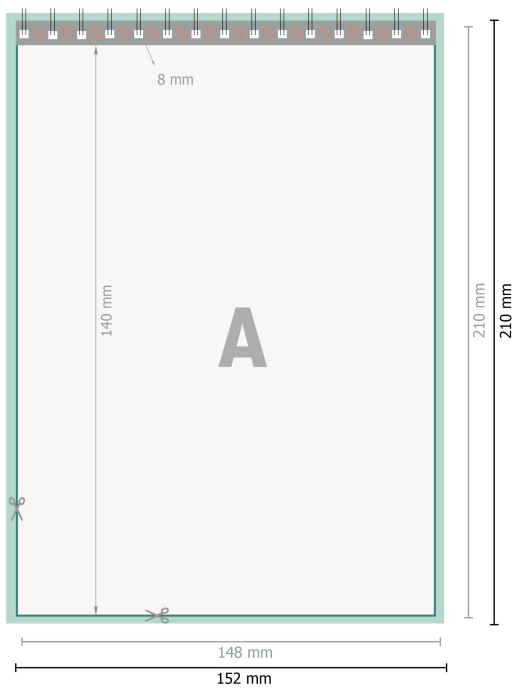

Trimmed size:

14,8 x 21 cm

Safety margin:

4 mm

Maintaining space between the text/information and the edge of the trimmed format prevents undesirable cuts.

Explanation of symbols

Bleed

Reading direction

Trimmed size

Data format

We will cut/perforate your product here

Not printable

Please note:

Allow for trim allowance and safety margin according to instructions.

Arrange background graphics, images or graphics up to the edge of the data format.

Spiral Bound Notepads, A5

portrait

[T_BINDUNG_KOPF]

[T_BINDUNG_FUSS]

Dataformat (incl. 2 mm bleed):

15,2 x 21,4 cm

bleed:

2 mm