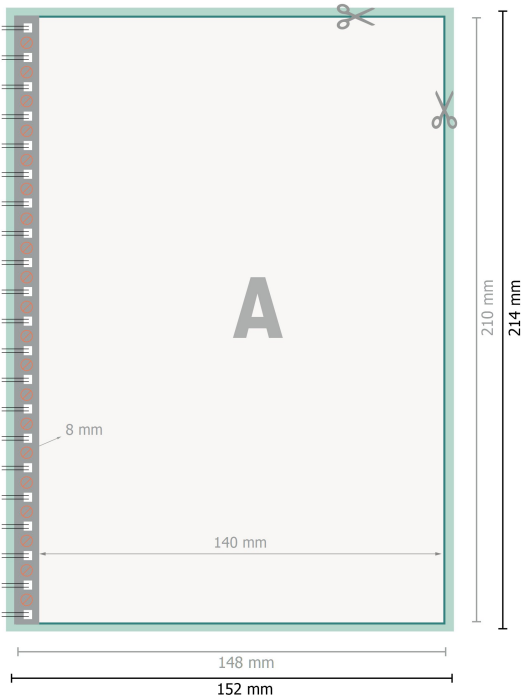

Spiral Bound Notepads, A5

portrait

[T_BINDUNG_LINKS]

[T_BINDUNG_RECHTS]

Dataformat (incl. 2 mm bleed):

15,2 x 21,4 cm

bleed:

2 mm

Trimmed size:

14,8 x 21 cm

Safety margin:

4 mm

Maintaining space between the text/information and the edge of the trimmed format prevents undesirable cuts.

Explanation of symbols

Bleed

Reading direction

Spiral Bound Notepads, A5

portrait

[T_BINDUNG_KOPF]

[T_BINDUNG_FUSS]

Dataformat (incl. 2 mm bleed):

15,2 x 21,4 cm

bleed:

2 mm