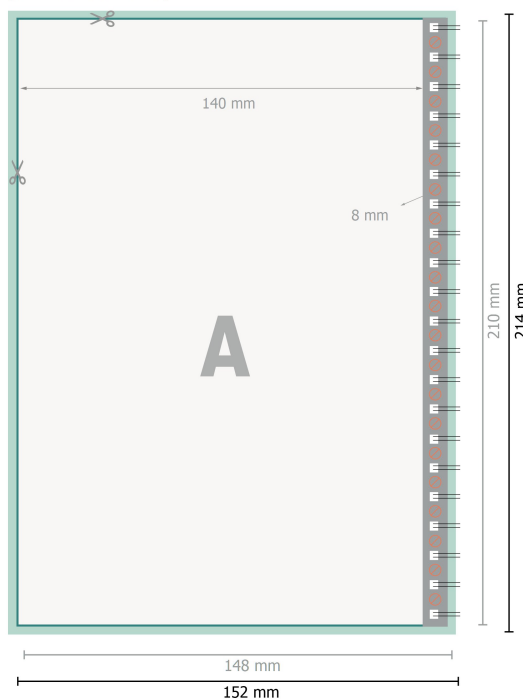

Spiral Bound Notepads, A5

portrait

[T_BINDUNG_LINKS]

[T_BINDUNG_RECHTS]

Dataformat (incl. 2 mm bleed):

15,2 x 21,4 cm

bleed:

2 mm

Trimmed size:

14,8 x 21 cm

Safety margin:

4 mm

Maintaining space between the text/information and the edge of the trimmed format prevents undesirable cuts.

Explanation of symbols

Bleed

Reading direction

Spiral Bound Notepads, A5

portrait

[T_BINDUNG_KOPF]

[T_BINDUNG_FUSS]

Dataformat (incl. 2 mm bleed):

15,2 x 21,4 cm

bleed:

2 mm