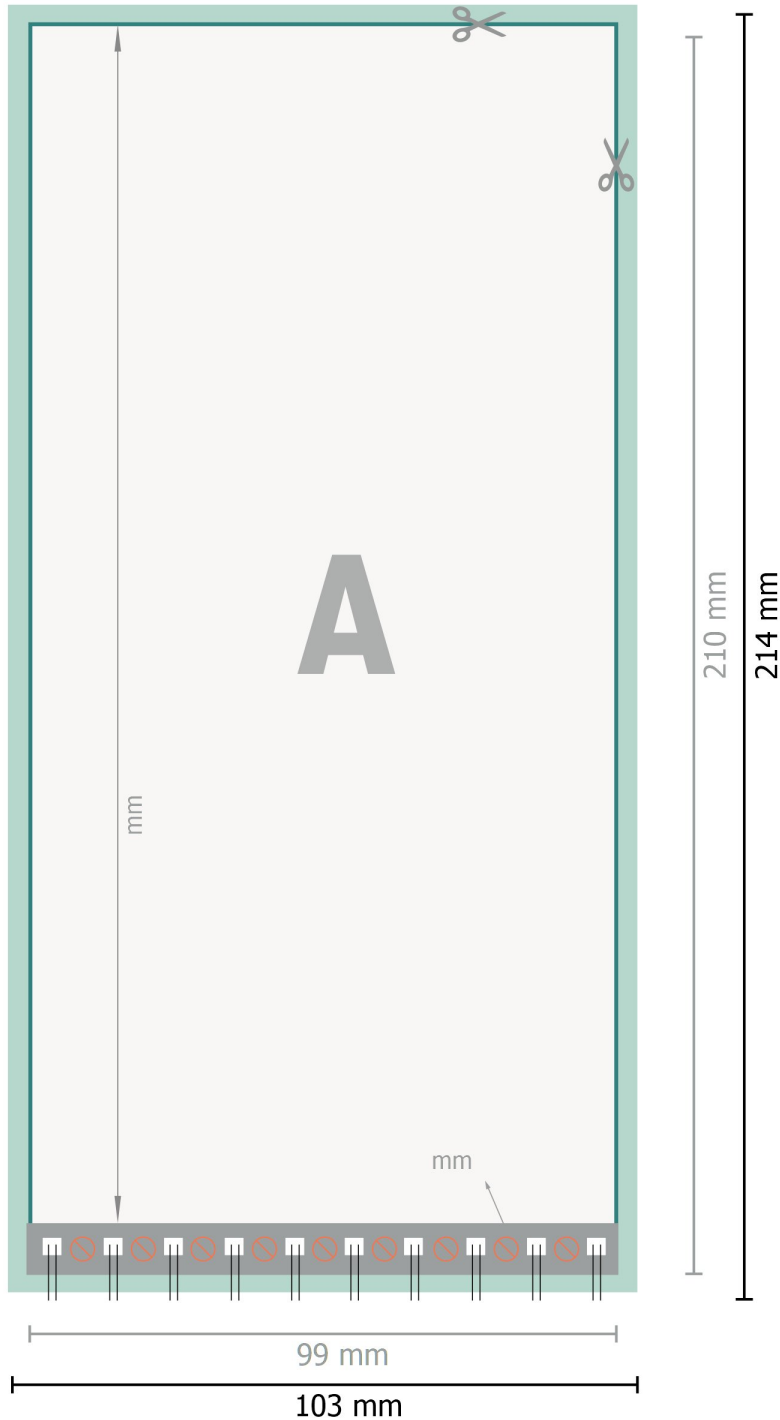

Spiral Bound Notepads, DL

Bottom binding

**Dataformat (incl. 2 mm bleed):**

10,3 x 21,4 cm

bleed:

2 mm

Trimmed size:

9,9 x 21 cm

Safety margin:

4 mm

Maintaining space between the text/information and the edge of the trimmed format prevents undesirable cuts.

Please note:

Allow for trim allowance and safety margin according to instructions.

Arrange background graphics, images or graphics up to the edge of the data format.

Tolerances may occur during production due to cutting, punching and folding processes.

Printing data: Instructions and templates can be found under the menu item *Printing data* at www.onlineprinters.com