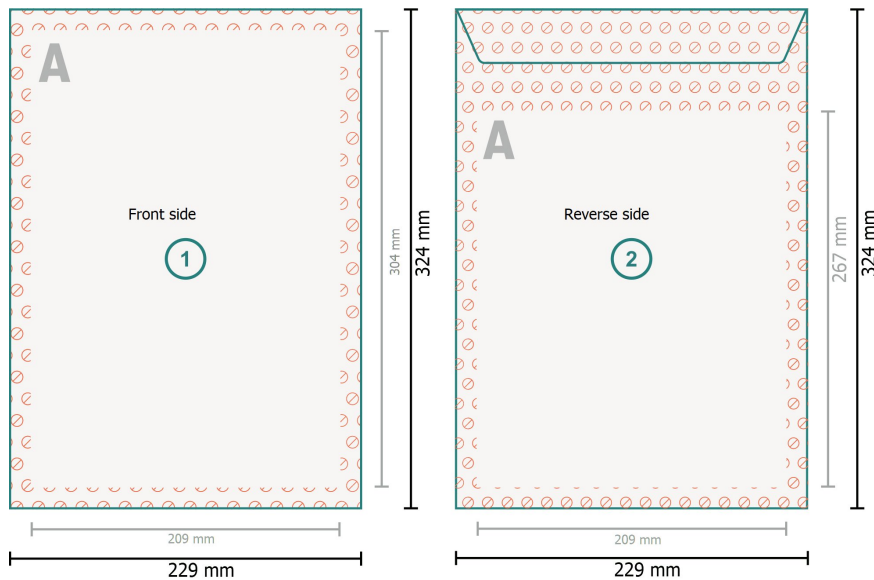

Envelopes, C4

without window, 90 gsm offset paper

Dataformat (incl. 0 mm bleed):

22,9 x 32,4 cm

Trimmed size:

22,9 x 32,4 cm

Printable area:

20,9 x 30,4 cm

bleed:

0 mm

Safety margin:

4 mm

Maintaining space between the text/information and the edge of the trimmed format prevents undesirable cuts.

Explanation of symbols

Bleed

Reading direction

Trimmed size

Data format

We will cut/perforate your product here

Creasing/Folding

Not printable

Please note:

Allow for trim allowance and safety margin according to instructions.

Arrange background graphics, images or graphics up to the edge of the data format.

Tolerances may occur during production due to cutting, punching and folding processes.

Printing data: Instructions and templates can be found under the menu item *Printing data* at www.onlineprinters.com