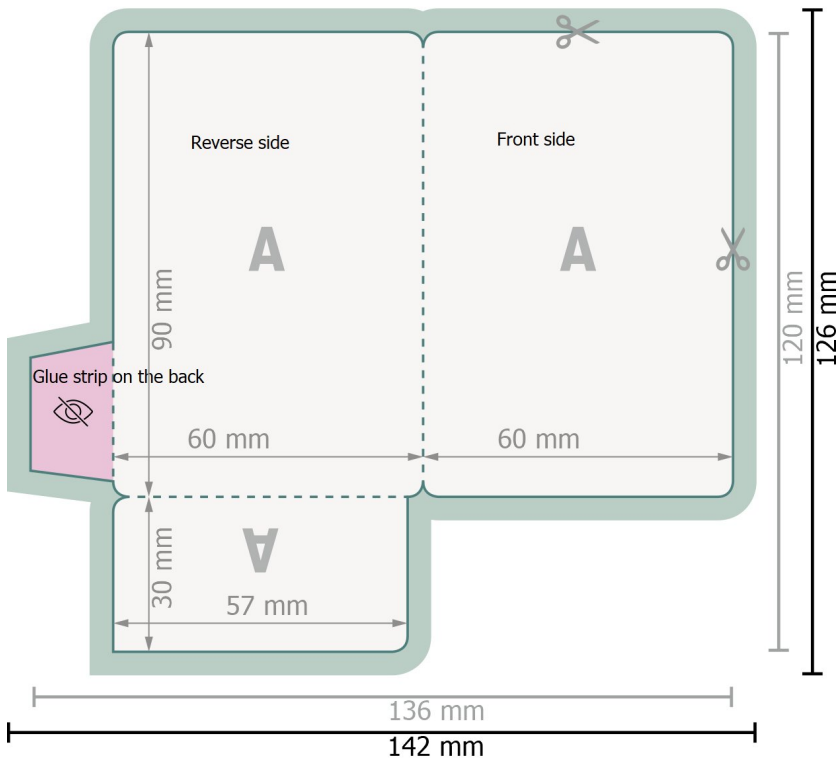

Card holders with pocket, 6.0 x 9.0 cm

Outside

Dataformat (incl. 3 mm bleed):
14,2 x 12,6 cm

bleed:
3 mm

Trimmed size:
13,6 x 12 cm

Trimmed size (closed):
6 x 9 cm

Safety margin:
4 mm

Maintaining space between the text/information and the edge of the trimmed format prevents undesirable cuts.

Inside

Explanation of symbols

-  Bleed
-  Reading direction
-  Trimmed size
-  Data format
-  Not printable
-  invisible

Please remove the die line from the download template before generating your printfiles.
Please provide a second file (view file) to specify the position of the die line.

Please note:

Allow for trim allowance and safety margin according to instructions.

Arrange background graphics, images or graphics up to the edge of the data format.

Tolerances may occur during production due to cutting, punching and folding processes.