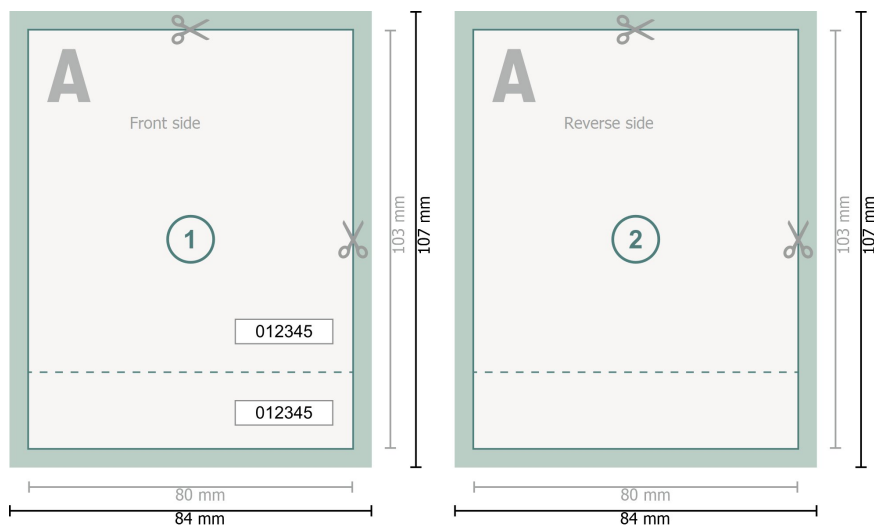

# Event Tickets, 8.0 x 10.3 cm

**Dataformat (incl. 2 mm bleed):**  
8,4 x 10,7 cm

**Trimmed size:**  
8 x 10,3 cm

**bleed:**  
2 mm

**Safety margin:**  
4 mm

Maintaining space between the text/information and the edge of the trimmed format prevents undesirable cuts.

## Explanation of symbols

-  Bleed
-  Reading direction
-  Trimmed size
-  Data format
-  We will cut/perforate your product here
-  Perforation

## Please note:

Allow for trim allowance and safety margin according to instructions.

Arrange background graphics, images or graphics up to the edge of the data format.

Tolerances may occur during production due to cutting, punching and folding processes.