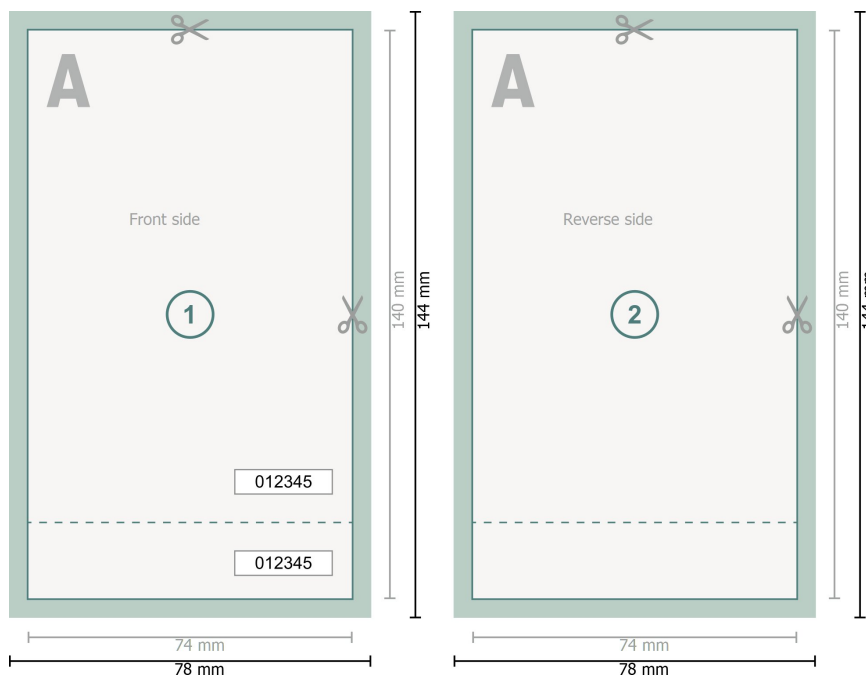

Event Tickets, 7.4 x 14 cm

Dataformat (incl. 2 mm bleed):

7,8 x 14,4 cm

Trimmed size:

7,4 x 14 cm

bleed:

2 mm

Safety margin:

4 mm

Maintaining space between the text/information and the edge of the trimmed format prevents undesirable cuts.

Explanation of symbols

-  Bleed
-  Reading direction
-  Trimmed size
-  Data format
-  We will cut/perforate your product here
-  Perforation

Please note:

Allow for trim allowance and safety margin according to instructions.

Arrange background graphics, images or graphics up to the edge of the data format.

Tolerances may occur during production due to cutting, punching and folding processes.