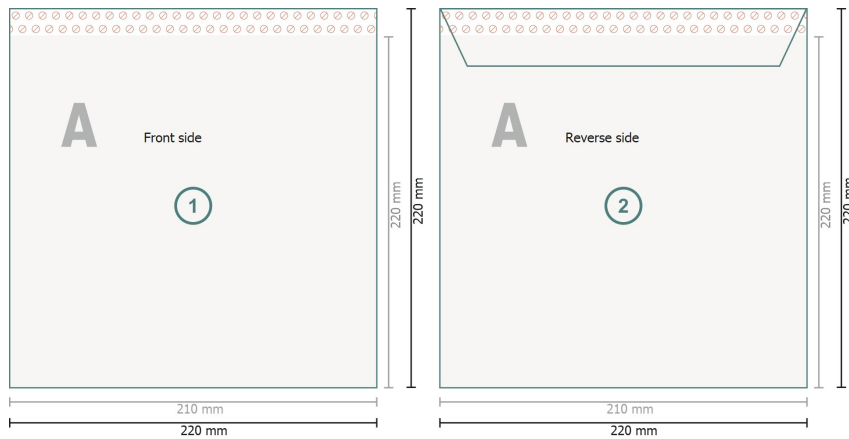

Mailers, A4-Square plus

**Trimmed size:**

22 x 22 cm

Printable area:

21 x 22 cm

Safety margin:

4 mm

Maintaining space between the text/information and the edge of the trimmed format prevents undesirable cuts.

Explanation of symbols

-  Bleed
-  Reading direction
-  Trimmed size
-  Data format
-  We will cut/perforate your product here
-  Creasing/Folding
-  Not printable

Please note:

Allow for trim allowance and safety margin according to instructions.

Arrange background graphics, images or graphics up to the edge of the data format.

Tolerances may occur during production due to cutting, punching and folding processes.

Printing data: Instructions and templates can be found under the menu item *Printing data* at www.onlineprinters.com