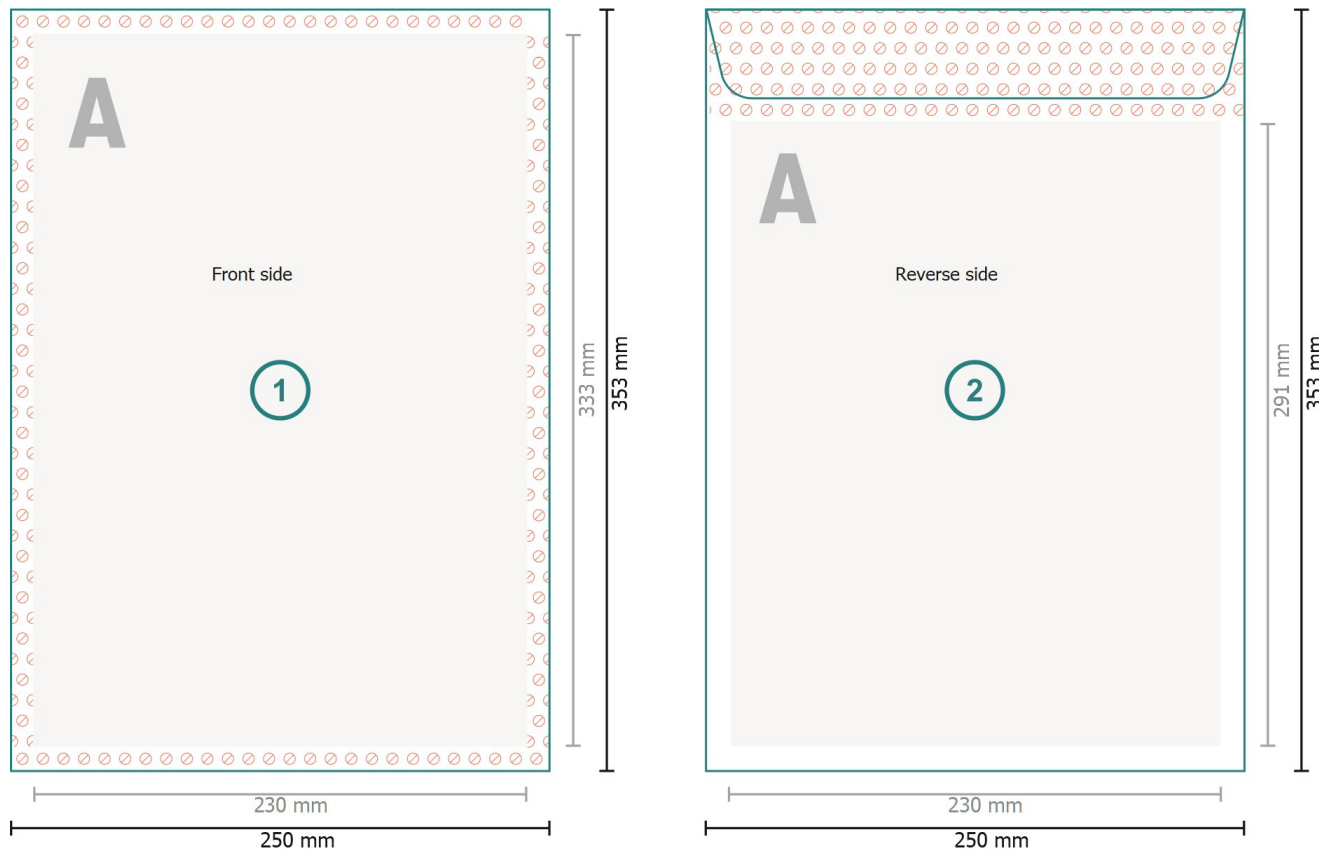

Datasheet

Mailers, B4

Trimmed size:
25 x 35,3 cm

Printable area:
23 x 33,3 cm

Safety margin:
4 mm

Maintaining space between the text/information and the edge of the trimmed format prevents undesirable cuts.

Explanation of symbols

- Bleed
- Reading direction
- Trimmed size
- Data format
- We will cut/perforate your product here
- Creasing/Folding
- Not printable

Please note:

Allow for trim allowance and safety margin according to instructions.

Arrange background graphics, images or graphics up to the edge of the data format.

Tolerances may occur during production due to cutting, punching and folding processes.

Printing data: Instructions and templates can be found under the menu item *Printing data* at