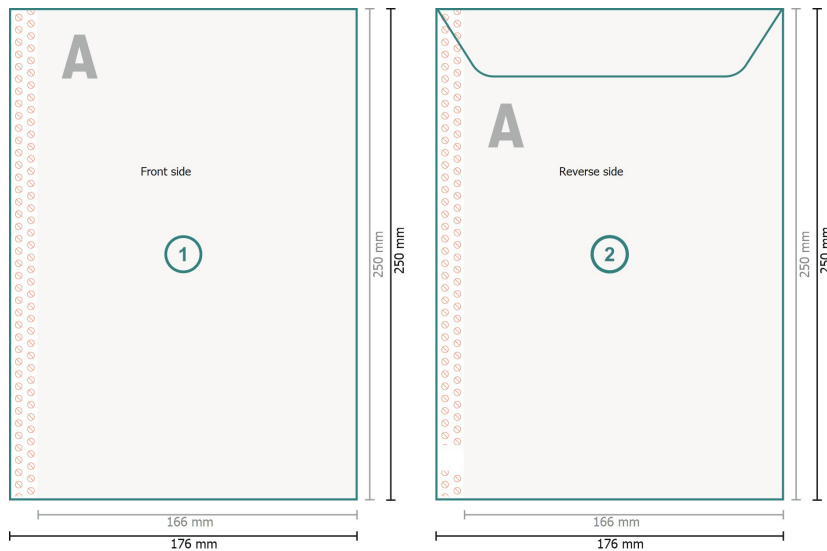

Mailers, B5

**Trimmed size:**

17,6 x 25 cm

Printable area:

16,6 x 25 cm

Safety margin:

4 mm

Maintaining space between the text/information and the edge of the trimmed format prevents undesirable cuts.

Explanation of symbols

- Bleed
- Reading direction
- Trimmed size
- Data format
- We will cut/perforate your product here
- Creasing/Folding
- Not printable

Please note:

Allow for trim allowance and safety margin according to instructions.

Arrange background graphics, images or graphics up to the edge of the data format.

Tolerances may occur during production due to cutting, punching and folding processes.

Printing data: Instructions and templates can be found under the menu item *Printing data* at www.onlineprinters.com