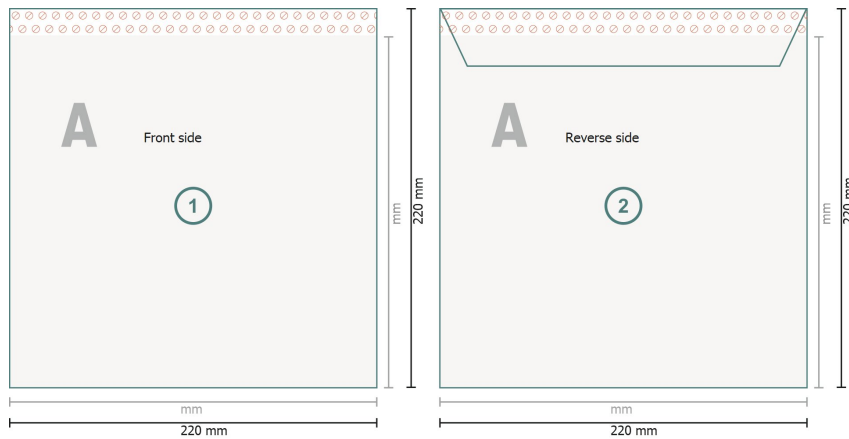

Envelopes, A4-Square plus without window, 100 gsm offset paper

**Data format:**

22 x 22 cm

Trimmed size:

22 x 22 cm

Printable area:

22 x 21 cm

Safety margin:

4 mm

Maintaining space between the text/information and the edge of the trimmed format prevents undesirable cuts.

Explanation of symbols

A Reading direction

— Data format

⊘ Not printable

— Printable area

Please note:

Allow for trim allowance and safety margin according to instructions.

Arrange background graphics, images or graphics up to the edge of the data format.

Tolerances may occur during production due to cutting, punching and folding processes.