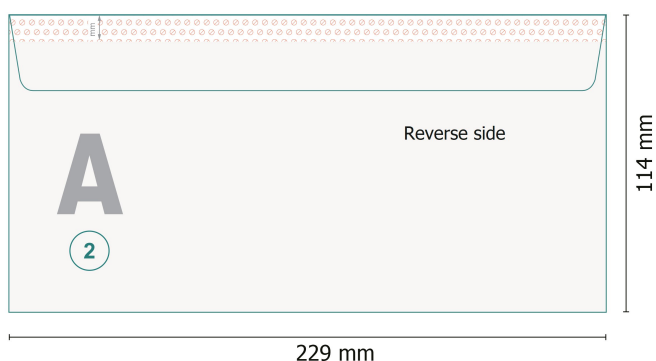

Envelopes, C6/5 without window, 80 gsm offset paper

Dataformat (incl. 5 mm bleed):

22,9 x 11,4 cm

Trimmed size:

22,9 x 10,4 cm

Printable area:

22,9 x 10,4 cm

bleed:

5 mm

Safety margin:

4 mm

Maintaining space between the text/information and the edge of the trimmed format prevents undesirable cuts.

Explanation of symbols

 Bleed

 Reading direction

 Trimmed size