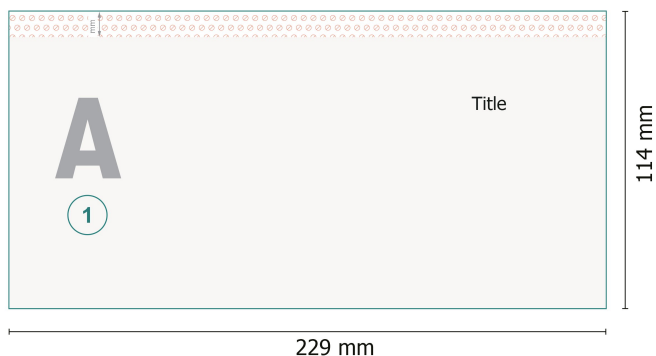

Envelopes, C6/5 without window, 80 gsm offset paper

Dataformat (incl. 5 mm bleed):

22,9 x 11,4 cm

Trimmed size:

22,9 x 10,4 cm

Printable area:

22,9 x 10,4 cm

bleed:

5 mm

Safety margin:

4 mm

Maintaining space between the text/information and the edge of the trimmed format prevents undesirable cuts.

Explanation of symbols

 Bleed

 Reading direction

 Trimmed size

 Data format

 We will cut/perforate your product here

 Not printable

 Creasing/Folding

Please note:

Allow for trim allowance and safety margin according to instructions.

Arrange background graphics, images or graphics up to the edge of the data format.