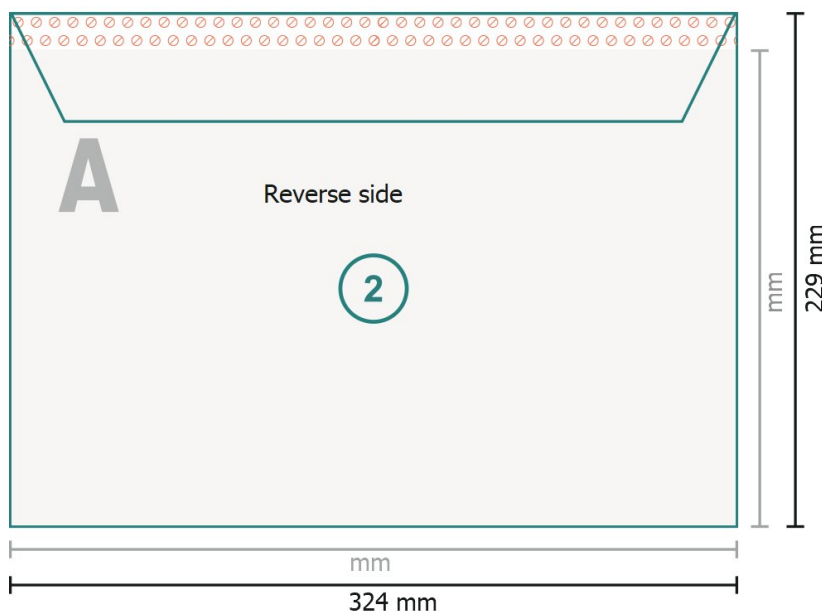

Mailers, C4

without window, 90 gsm offset paper

Trimmed size:
32,4 x 22,9 cm

Printable area:
32,4 x 21,9 cm

Safety margin:
4 mm

Maintaining space between the text/information and the edge of the trimmed format prevents undesirable cuts.

Explanation of symbols

-  Bleed
-  Reading direction
-  Trimmed size
-  Data format
-  We will cut/perforate your product here
-  Creasing/Folding
-  Not printable

Please note:

Allow for trim allowance and safety margin according to instructions.

Arrange background graphics, images or graphics up to the edge of the data format.

Tolerances may occur during production due to cutting, punching and folding processes.

Printing data: Instructions and templates can be found under the menu item *Printing data* at www.onlineprinters.com