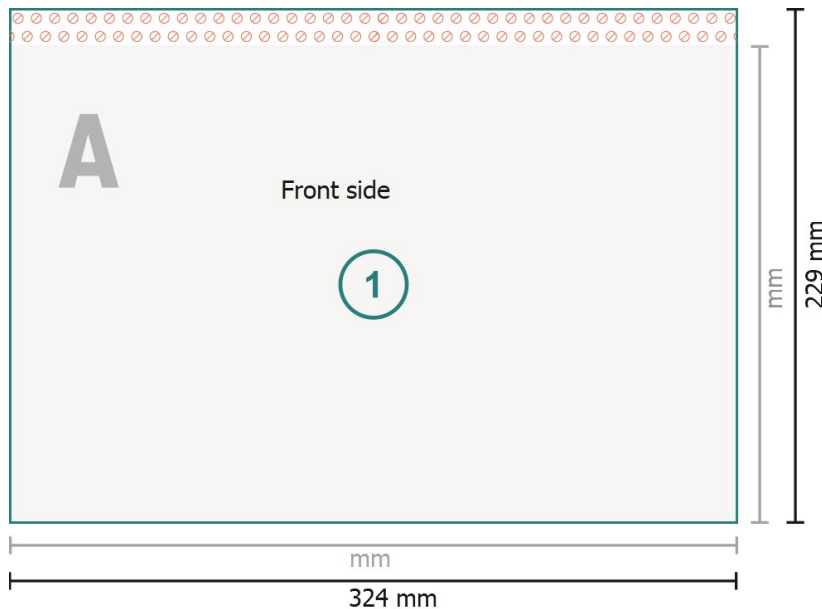

Mailers, C4

without window, 90 gsm offset paper

Trimmed size:
32,4 x 22,9 cm

Printable area:
32,4 x 21,9 cm

Safety margin:
4 mm

Maintaining space between the text/information and the edge of the trimmed format prevents undesirable cuts.

Explanation of symbols

-  Bleed
-  Reading direction
-  Trimmed size
-  Data format
-  We will cut/perforate your product here
-  Creasing/Folding
-  Not printable

Please note:

Allow for trim allowance and safety margin according to instructions.

Arrange background graphics, images or graphics up to the edge of the data format.

Tolerances may occur during production due to cutting, punching and folding processes.

Printing data: Instructions and templates can be found under the menu item *Printing data* at www.onlineprinters.com