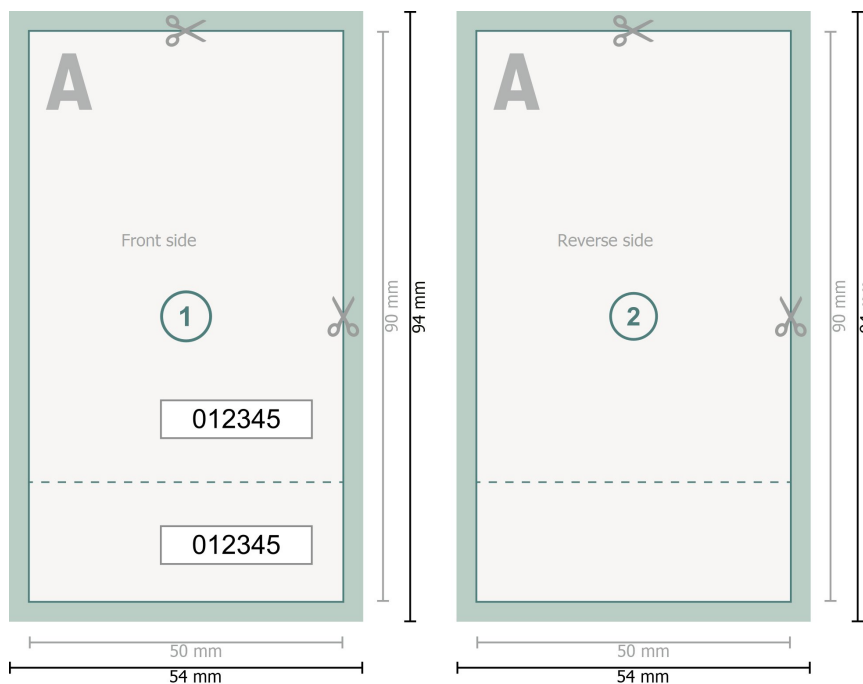

# Event Tickets, 5.0 x 9.0 cm

**Dataformat (incl. 2 mm bleed):**

5,4 x 9,4 cm

**Trimmed size:**

5 x 9 cm

**bleed:**

2 mm

**Safety margin:**

4 mm

Maintaining space between the text/information and the edge of the trimmed format prevents undesirable cuts.

**Explanation of symbols**

-  Bleed
-  Reading direction
-  Trimmed size
-  Data format
-  We will cut/perforate your product here
-  Perforation

**Please note:**

Allow for trim allowance and safety margin according to instructions.

Arrange background graphics, images or graphics up to the edge of the data format.

Tolerances may occur during production due to cutting, punching and folding processes.