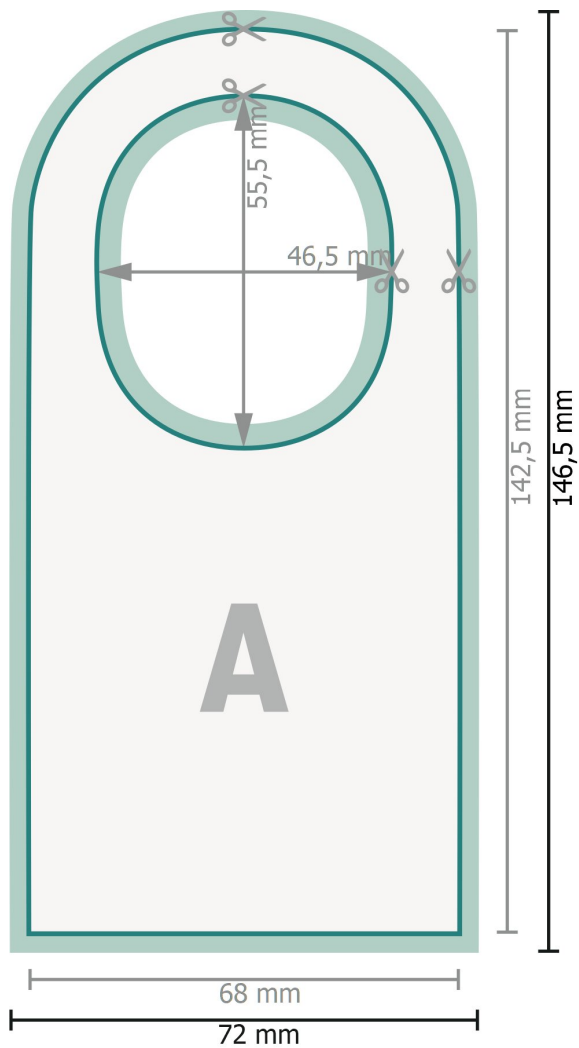

## Bottle Tags, 4/0

#70

**Dataformat (incl. 2 mm bleed):**

7,2 x 14,65 cm

**Trimmed size (closed):**

6,8 x 14,2 cm

Front side and reverse side dimensions are identical.

**Safety margin:**

4 mm

Maintaining space between the text/information and the edge of the trimmed format prevents undesirable cuts.

**bleed:**

2 mm

**Explanation of symbols**

-  Bleed
-  Trimmed size
-  Data format
-  We will cut/perforate your product here

Please remove the die line from the download template before generating your printfiles. Please provide a second file (view file) to specify the position of the die line.

**Please note:**

Allow for trim allowance and safety margin according to instructions.

Arrange background graphics, images or graphics up to the edge of the data format.

Tolerances may occur during production due to cutting, punching and folding processes.

Printing data: Instructions and templates can be found under the menu item *Printing data* at [www.onlineprinters.com](http://www.onlineprinters.com)