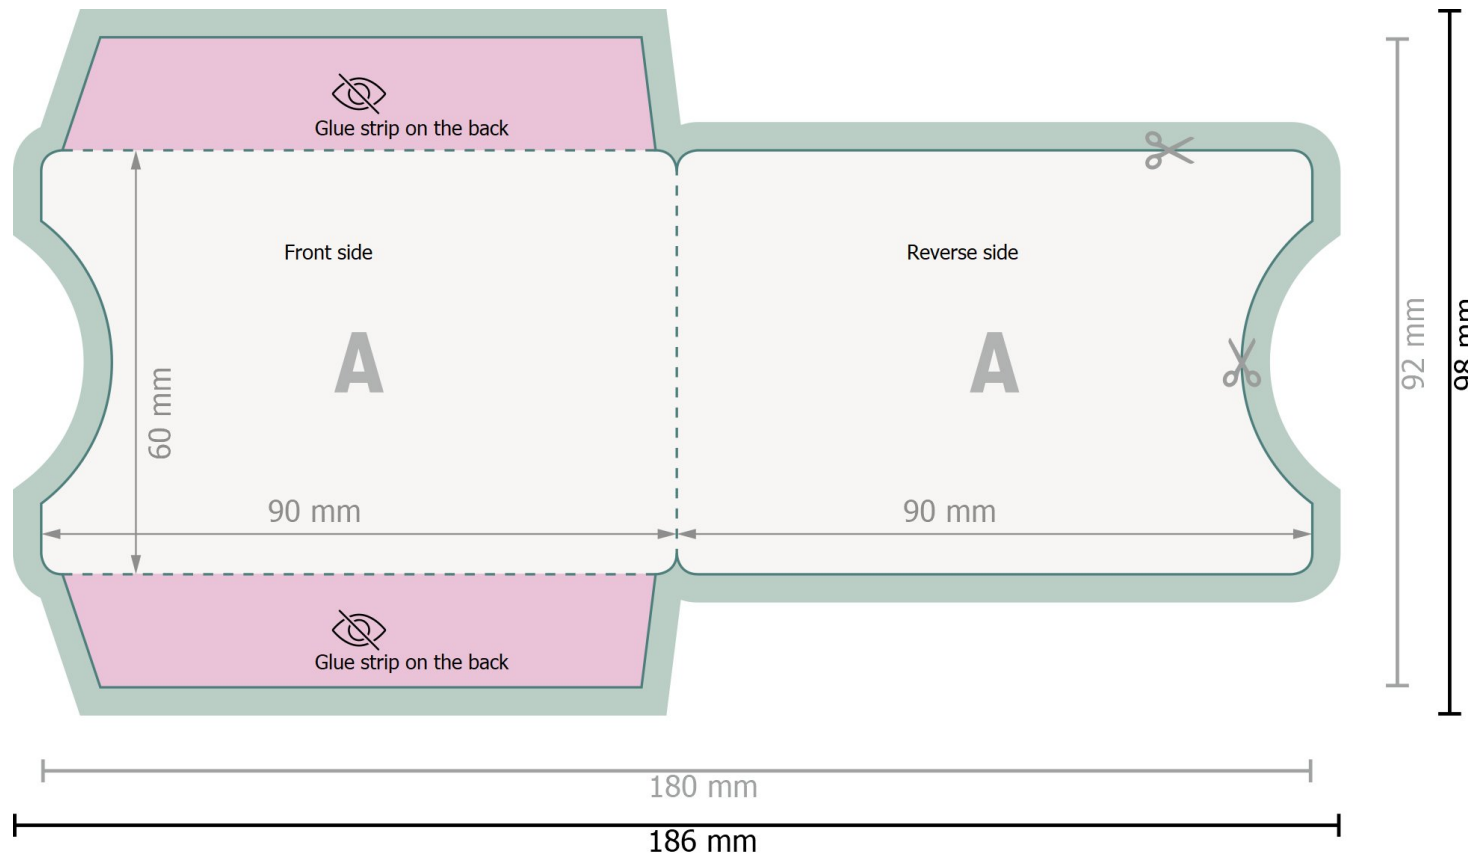

Pull-out card sleeves, 9.0 x 6.0 cm

Dataformat (incl. 3 mm bleed):

18,6 x 9,8 cm

bleed:

3 mm

Trimmed size:

18 x 9,2 cm

Printable area:

18 x 6 cm

Safety margin:

4 mm

Maintaining space between the text/information and the edge of the trimmed format prevents undesirable cuts.

Please remove the die line from the download template before generating your printfiles. Please provide a second file (view file) to specify the position of the die line.

Please note:

Allow for trim allowance and safety margin according to instructions.

Arrange background graphics, images or graphics up to the edge of the data format.

Tolerances may occur during production due to cutting, punching and folding processes.