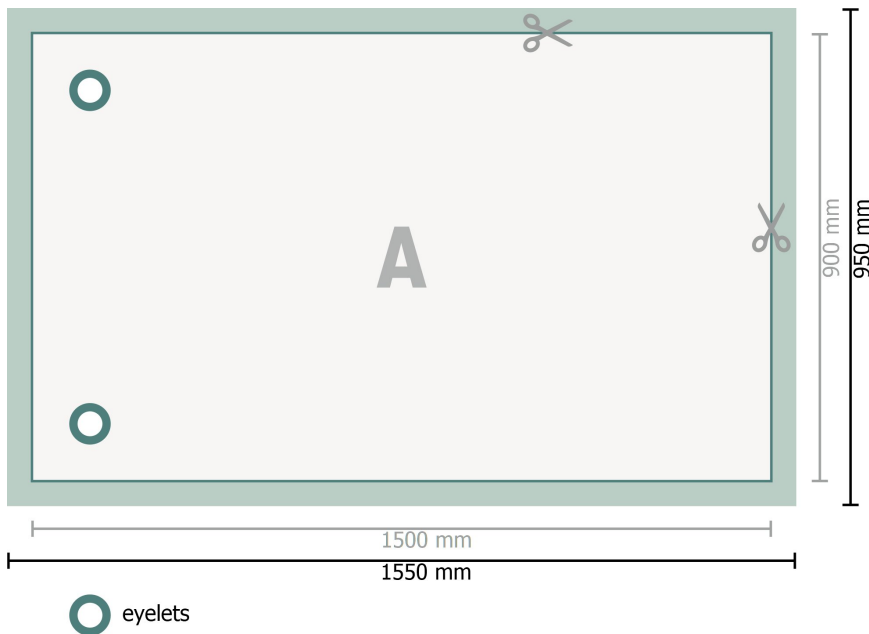

flag with 2 eyelets, 150 x 90 cm

**Data format:**  
155 x 95 cm

**Trimmed size:**  
150 x 90 cm

**Safety margin:**  
4 mm

Maintaining space between the text/information and the edge of the trimmed format prevents undesirable cuts.

#### Explanation of symbols

 Bleed

 Reading direction

 Trimmed size

 Data format

#### Please note:

Allow for trim allowance and safety margin according to instructions.

Arrange background graphics, images or graphics up to the edge of the data format.

Tolerances may occur during production due to cutting, punching and folding processes.