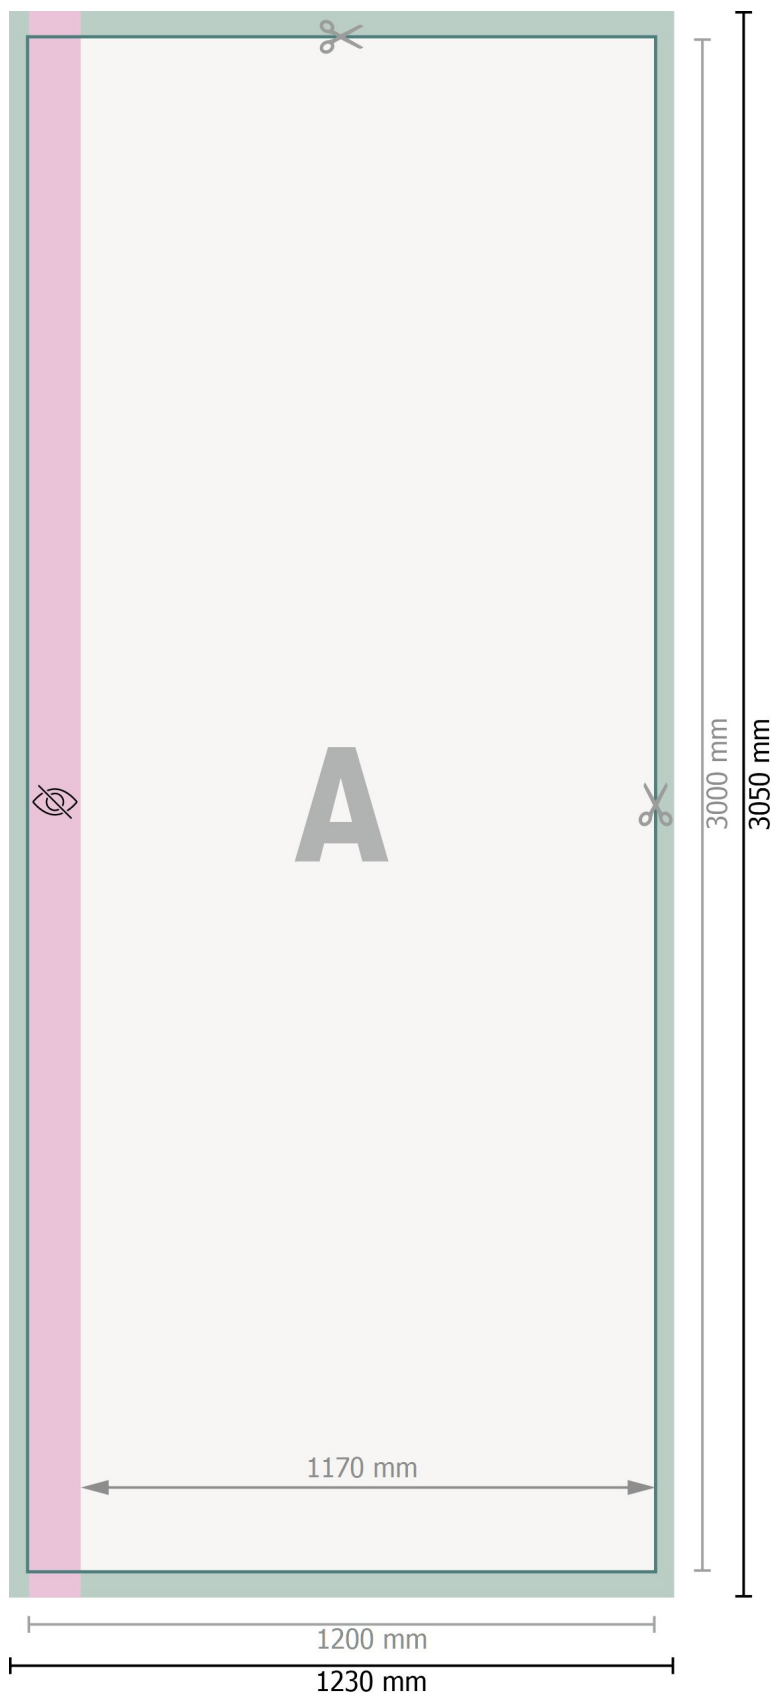

# Flag without cantilever, 120 x 300 cm

**Data format:**

123 x 305 cm

**Trimmed size:**

120 x 300 cm

**Visible area:**

117 x 300 cm

**Safety margin:**

40 mm

Maintaining space between the text/information and the edge of the trimmed format prevents undesirable cuts.

**Explanation of symbols**

-  Bleed
-  Reading direction
-  Trimmed size
-  Data format
-  invisible

**Please note:**

Allow for trim allowance and safety margin according to instructions.

Arrange background graphics, images or graphics up to the edge of the data format.

Tolerances may occur during production due to cutting, punching and folding processes.