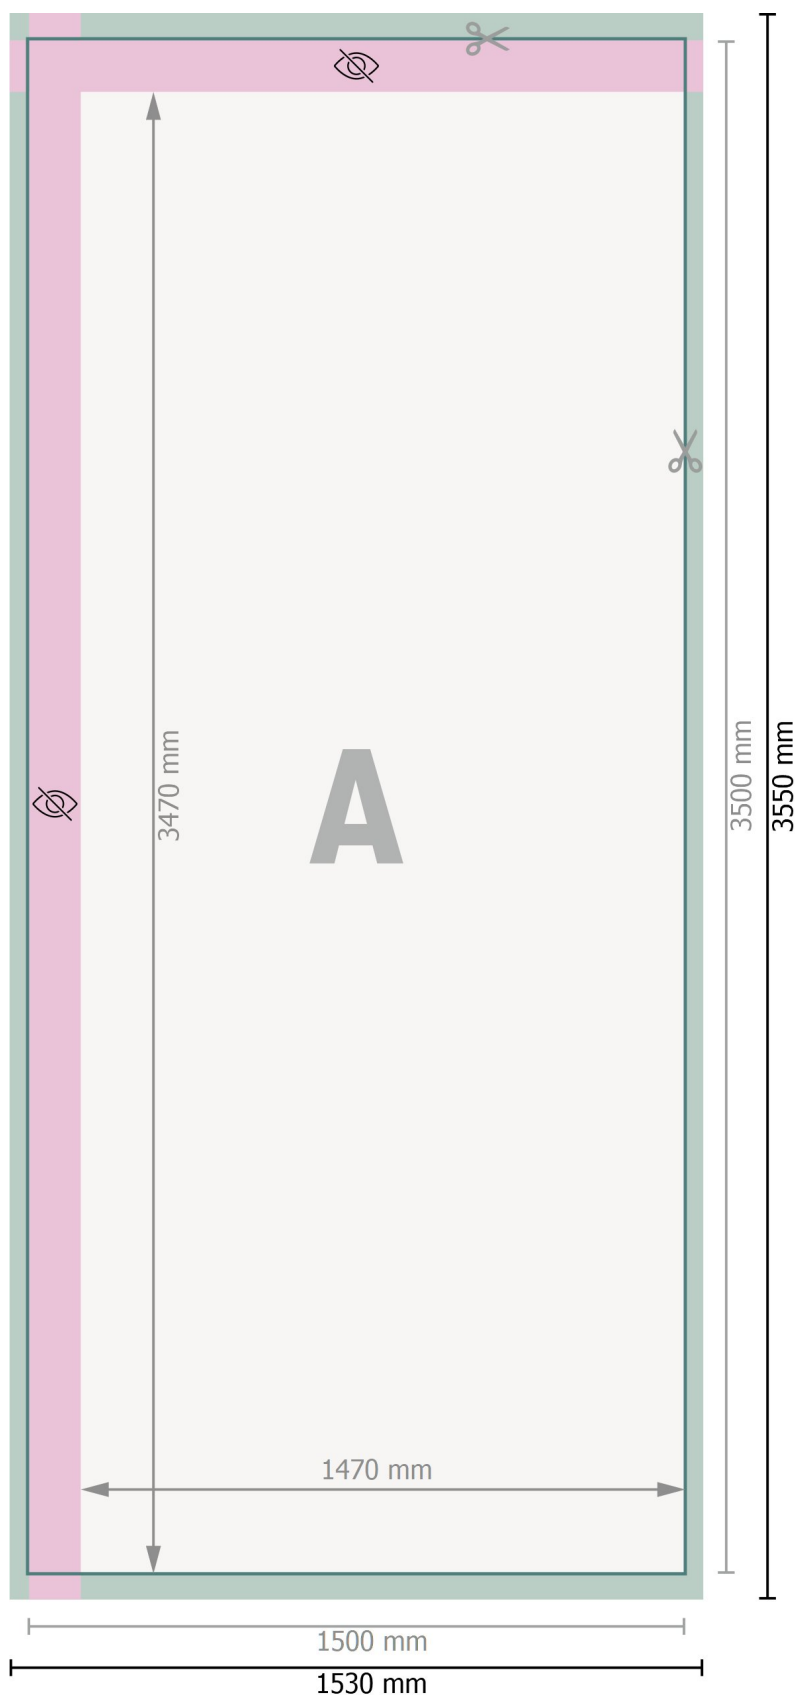

Flag for cantilever, 150 x 350 cm

Data format:

153 x 355 cm

Trimmed size:

150 x 350 cm

Visible area:

147 x 347 cm

Safety margin:

40 mm

Maintaining space between the text/information and the edge of the trimmed format prevents undesirable cuts.

Explanation of symbols

-  Bleed
-  Reading direction
-  Trimmed size
-  Data format
-  invisible

Please note:

Allow for trim allowance and safety margin according to instructions.

Arrange background graphics, images or graphics up to the edge of the data format.

Tolerances may occur during production due to cutting, punching and folding processes.