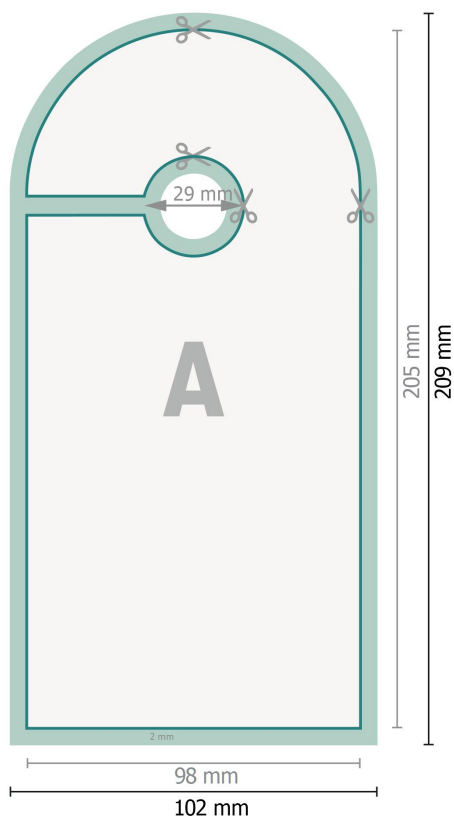

Door Hangers, 4/0

#60

Data format:
10,2 x 20,9 cm

Trimmed size:
9,8 x 20,5 cm

Overfill:
2 mm

Safety margin:
4 mm

Maintaining space between the text/information and the edge of the trimmed format prevents undesirable cuts.

 Irregular shape bleed

 Reading direction

 Trimmed size

 Data format

 We will cut/perforate your product here

Please note:

Allow for trim allowance and safety margin according to instructions.

Arrange background graphics, images or graphics up to the edge of the data format.