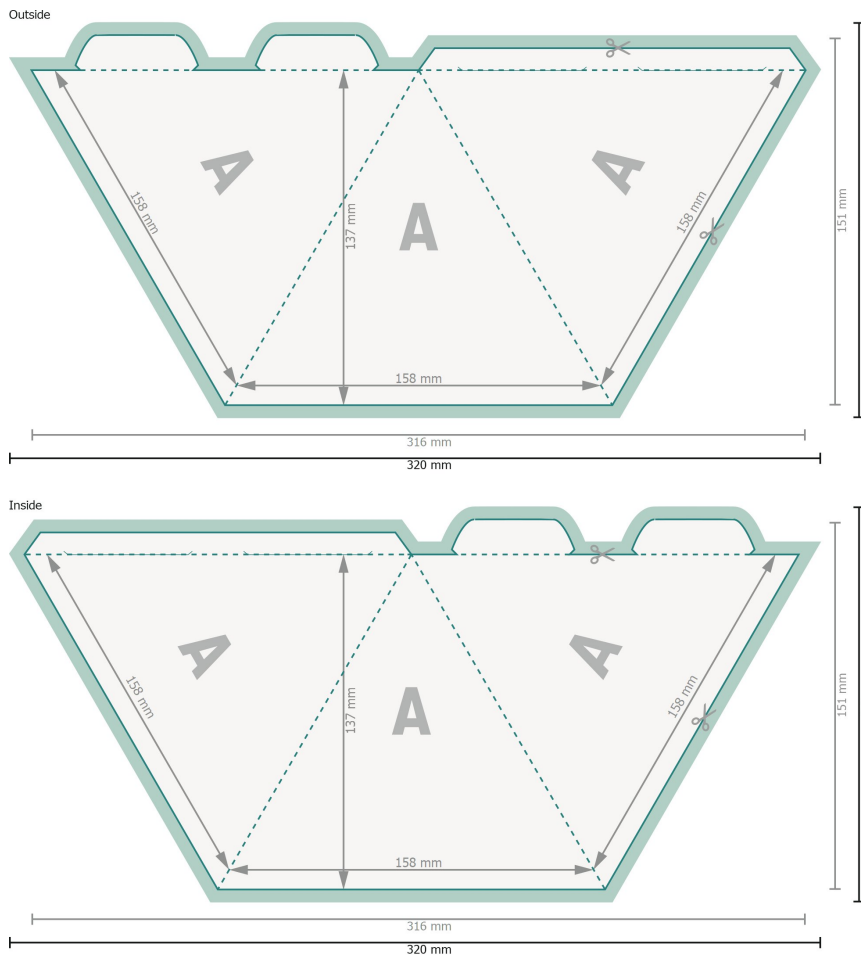

Pyramid 3-sided

Dataformat (incl. 2 mm bleed):
32 x 15,5 cm

bleed:
2 mm

Trimmed size:
31,6 x 15,1 cm

Trimmed size (closed):
15,8 x 13,7 cm

Safety margin:
4 mm

Maintaining space between the text/information and the edge of the trimmed format prevents undesirable cuts.

Explanation of symbols

- Bleed
- Trimmed size
- Data format
- We will cut/perforate your product here
- Creasing/Folding

Please note:

Allow for trim allowance and safety margin according to instructions.

Arrange background graphics, images or graphics up to the edge of the data format.

Tolerances may occur during production due to cutting, punching and folding processes.

Printing data: Instructions and templates can be found under the menu item *Printing data* at www.onlineprinters.com