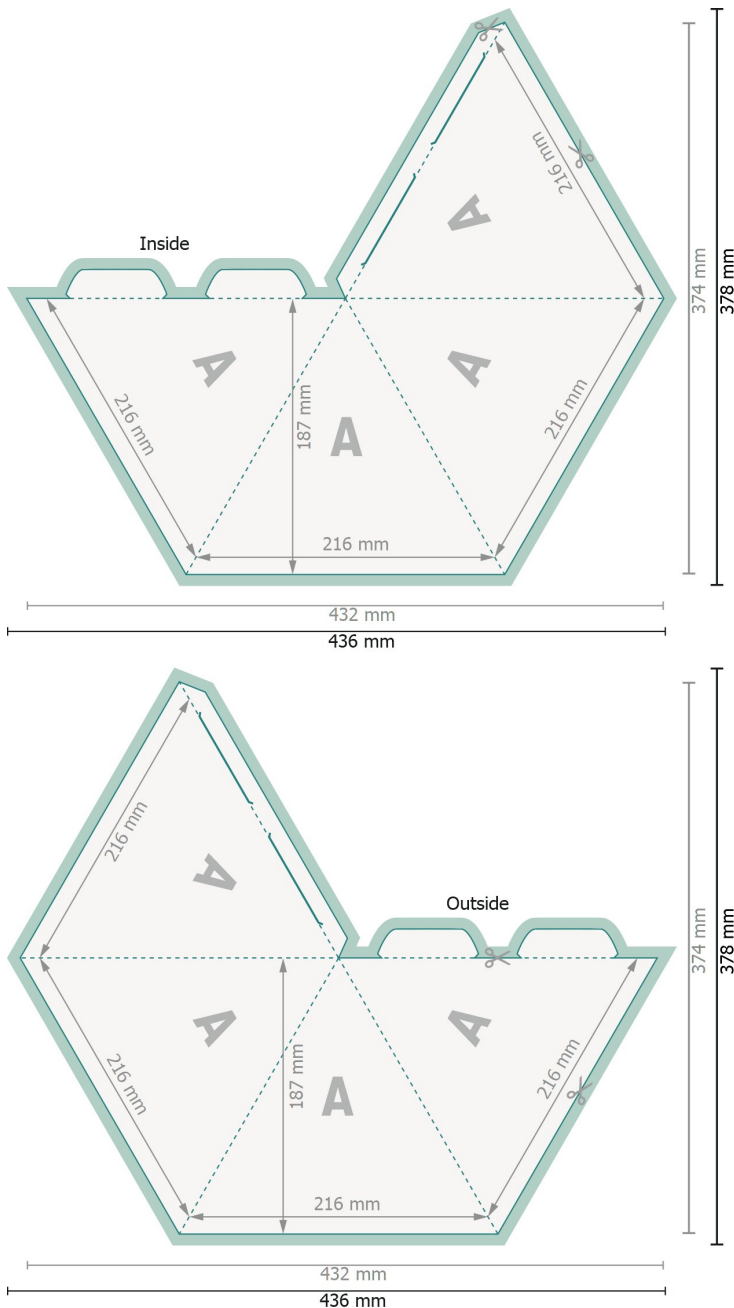

Pyramid 4-sided

Dataformat (incl. 2 mm bleed):
43,6 x 37,8 cm

bleed:
2 mm

Trimmed size:
43,2 x 37,4 cm

Trimmed size (closed):
21,6 x 18,7 cm

Safety margin:
4 mm
Maintaining space between the text/information and the edge of the trimmed format prevents undesirable cuts.

Explanation of symbols

-  Bleed
-  Trimmed size
-  Data format
-  We will cut/perforate your product here
-  Creasing/Folding

Please remove the die line from the download template before generating your printfiles.
Please provide a second file (view file) to specify the position of the die line.

Please note:

Allow for trim allowance and safety margin according to instructions.

Arrange background graphics, images or graphics up to the edge of the data format.

Tolerances may occur during production due to cutting, punching and folding processes.