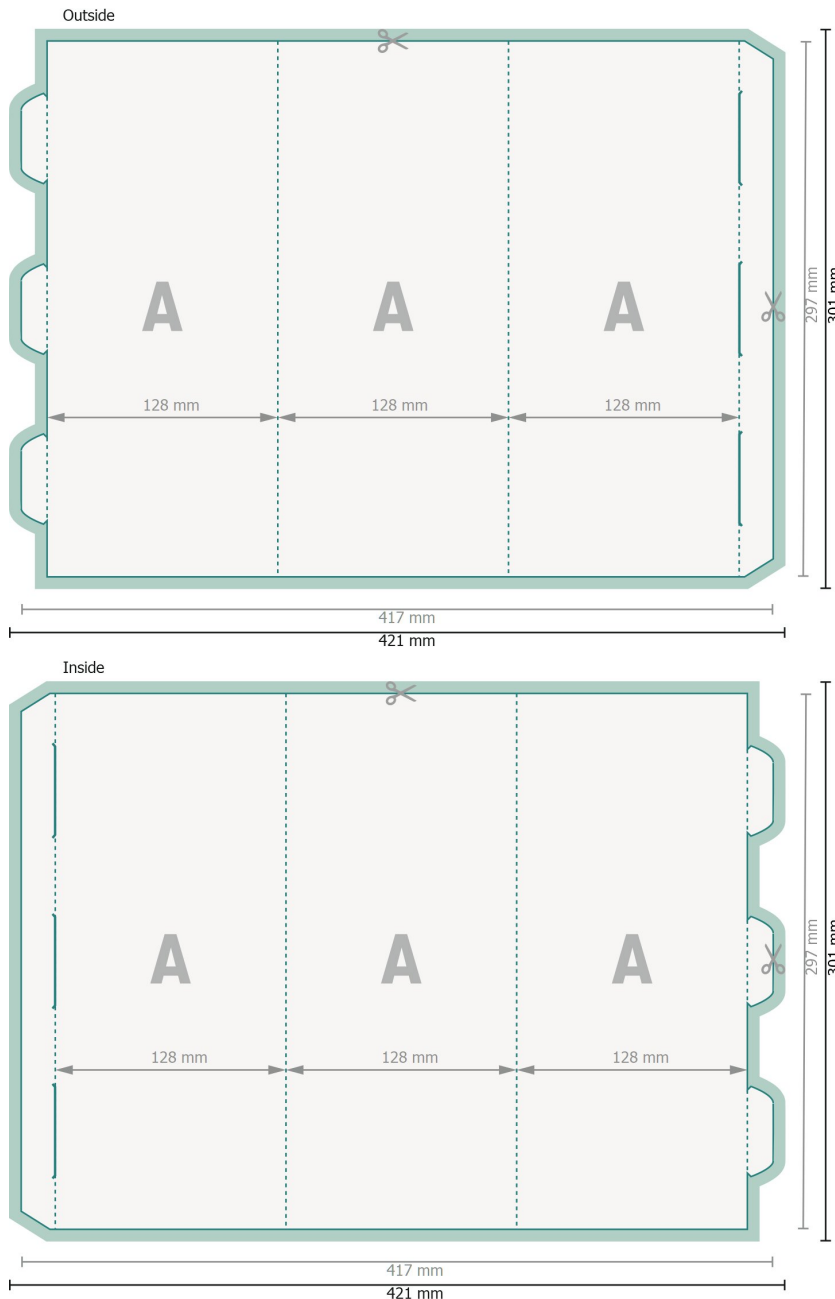

## Displays, Prism large

**Dataformat (incl. 2 mm bleed):**

42,1 x 30,1 cm

**bleed:**

2 mm

**Trimmed size:**

41,7 x 29,7 cm

**Trimmed size (closed):**

12,8 x 29,7 cm

**Safety margin:**

4 mm

Maintaining space between the text/information and the edge of the trimmed format prevents undesirable cuts.

**Explanation of symbols**

Bleed

Trimmed size

Data format

We will cut/perforate your product here

Creasing/Folding

Please remove the die line from the download template before generating your printfiles.  
Please provide a second file (view file) to specify the position of the die line.

**Please note:**

Allow for trim allowance and safety margin according to instructions.

Arrange background graphics, images or graphics up to the edge of the data format.

Tolerances may occur during production due to cutting, punching and folding processes.